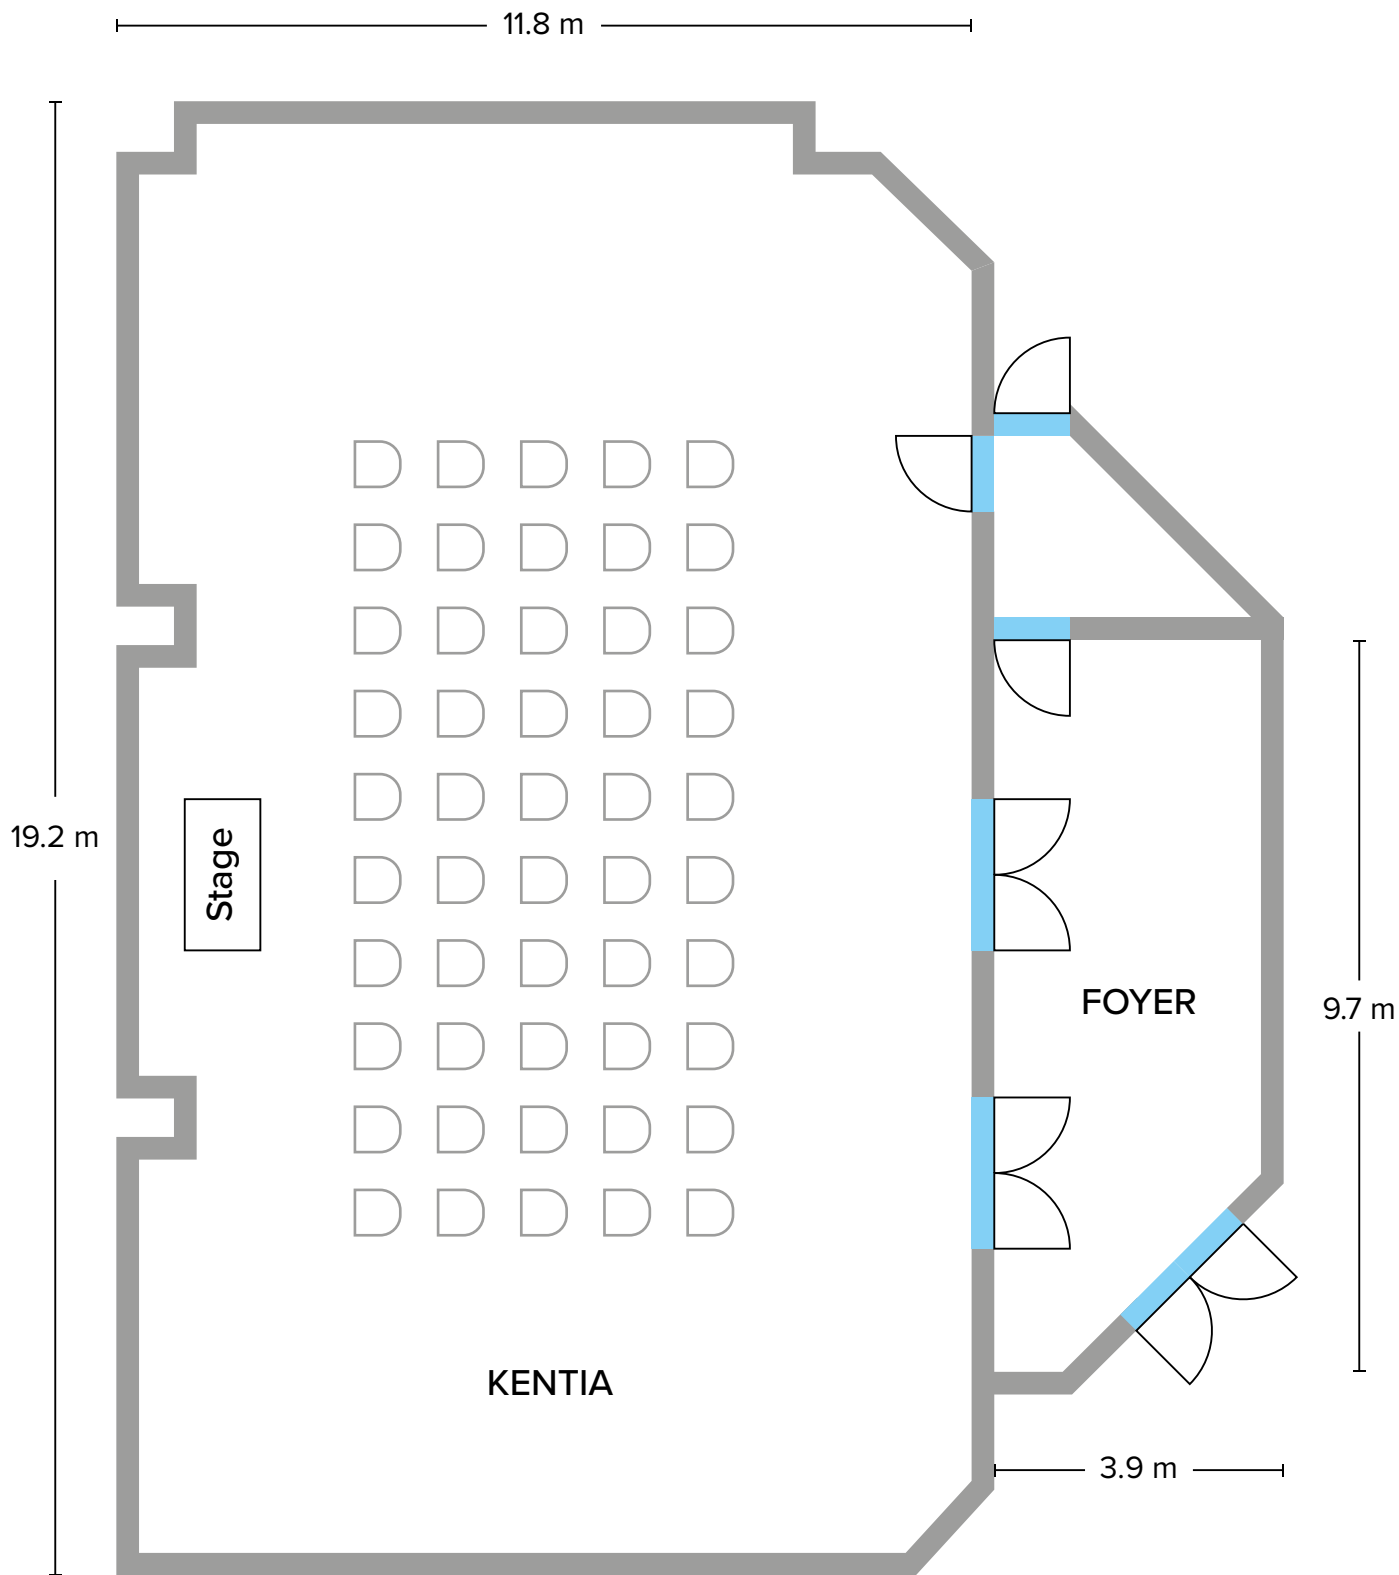

Stage

Length > 5,80 m
Height > 6,60 m
Square > 38 m²

Stage height > 1 m
Stage - to - ceiling height > 3 m

Computer Connected Barco - Vision (Data Projector /Ansilumen)

- Extra Charge -

- Mobile 3000 Ansilümen - (1 Unit)
- Immobile 7000 Ansilümen - (1 Unit)
- Barco-Vision (Data Projector) - (2 Units)

Arum Barut Collection

MULTIPURPOSE ROOMS

	Width	Lenght	Square	Height					
					Theatre	Classroom	Banquet	U Shape	Reception
KENTIA	8.5	20	170	2.10	50	50	50	50	50
FOYER	4	13.8	55	2.55	-	-	-	-	30

TECHNICAL EQUIPMENTS

- TV (85 inch 214 cm) - (1 Unit)
(PC can be connected)
- Flipchart - (3 Units)

Stage

1 m x 2 m
Height > 60 cm or 90 cm

OPEN
All Year
Round

Lara Barut Collection

Lara Barut Collection offers a serene, entertaining and dynamic holiday with ergonomic and luxurious living spaces. Enjoy your Mediterranean holiday with close proximity to the city and the airport in rooms, where luxury and comfort blend into one, and the resorts' large green spaces.