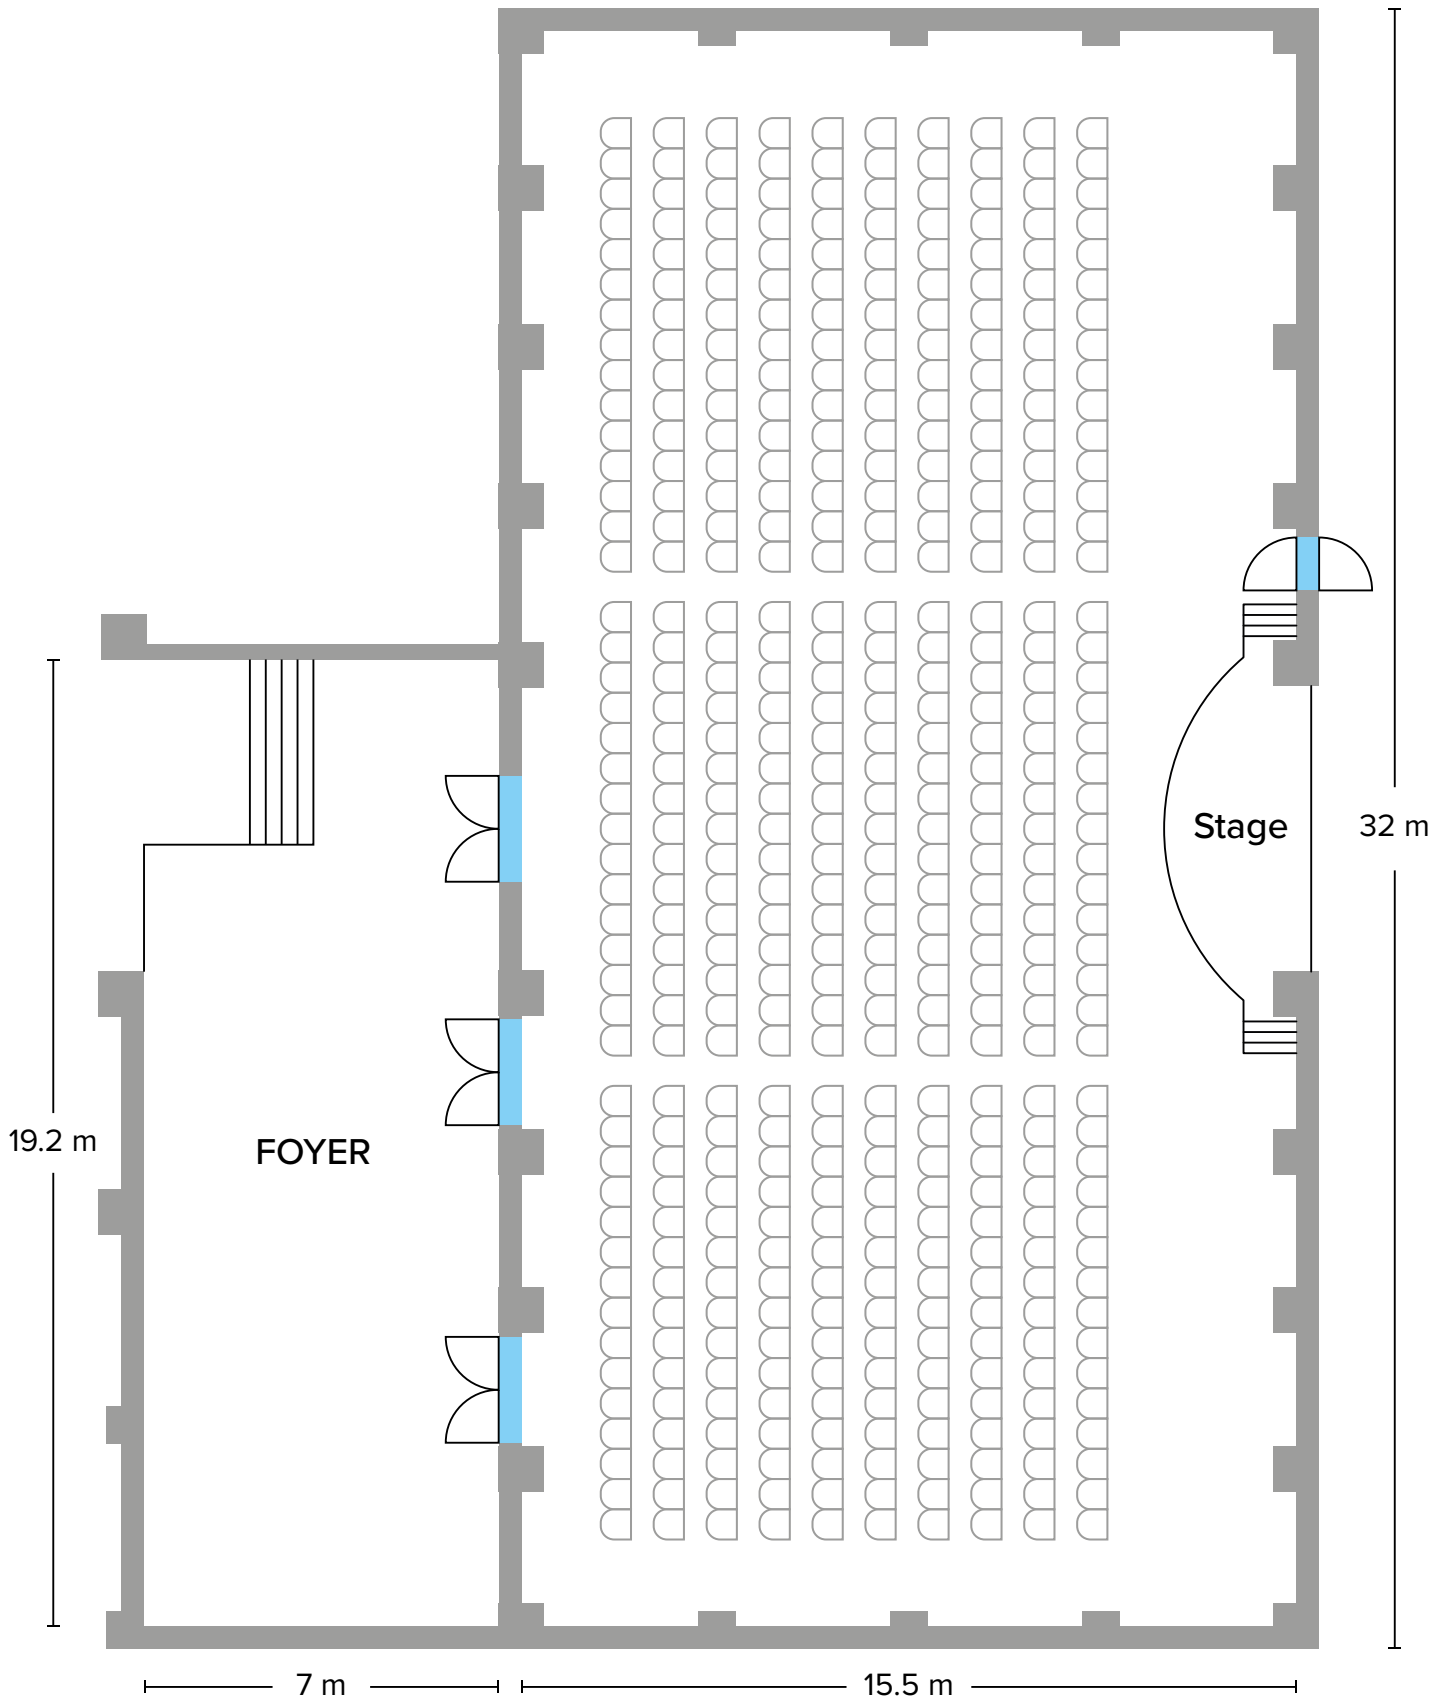

Stage

Length > 5,80 m
Height > 6,60 m
Square > 38 m²

Stage height > 1 m
Stage - to - ceiling height > 3 m

Computer Connected Barco - Vision (Data Projector /Ansilumen)

- Extra Charge -

- Mobile 3000 Ansilümen - (1 Unit)
- Immobile 7000 Ansilümen - (1 Unit)
- Barco-Vision (Data Projector) - (2 Units)