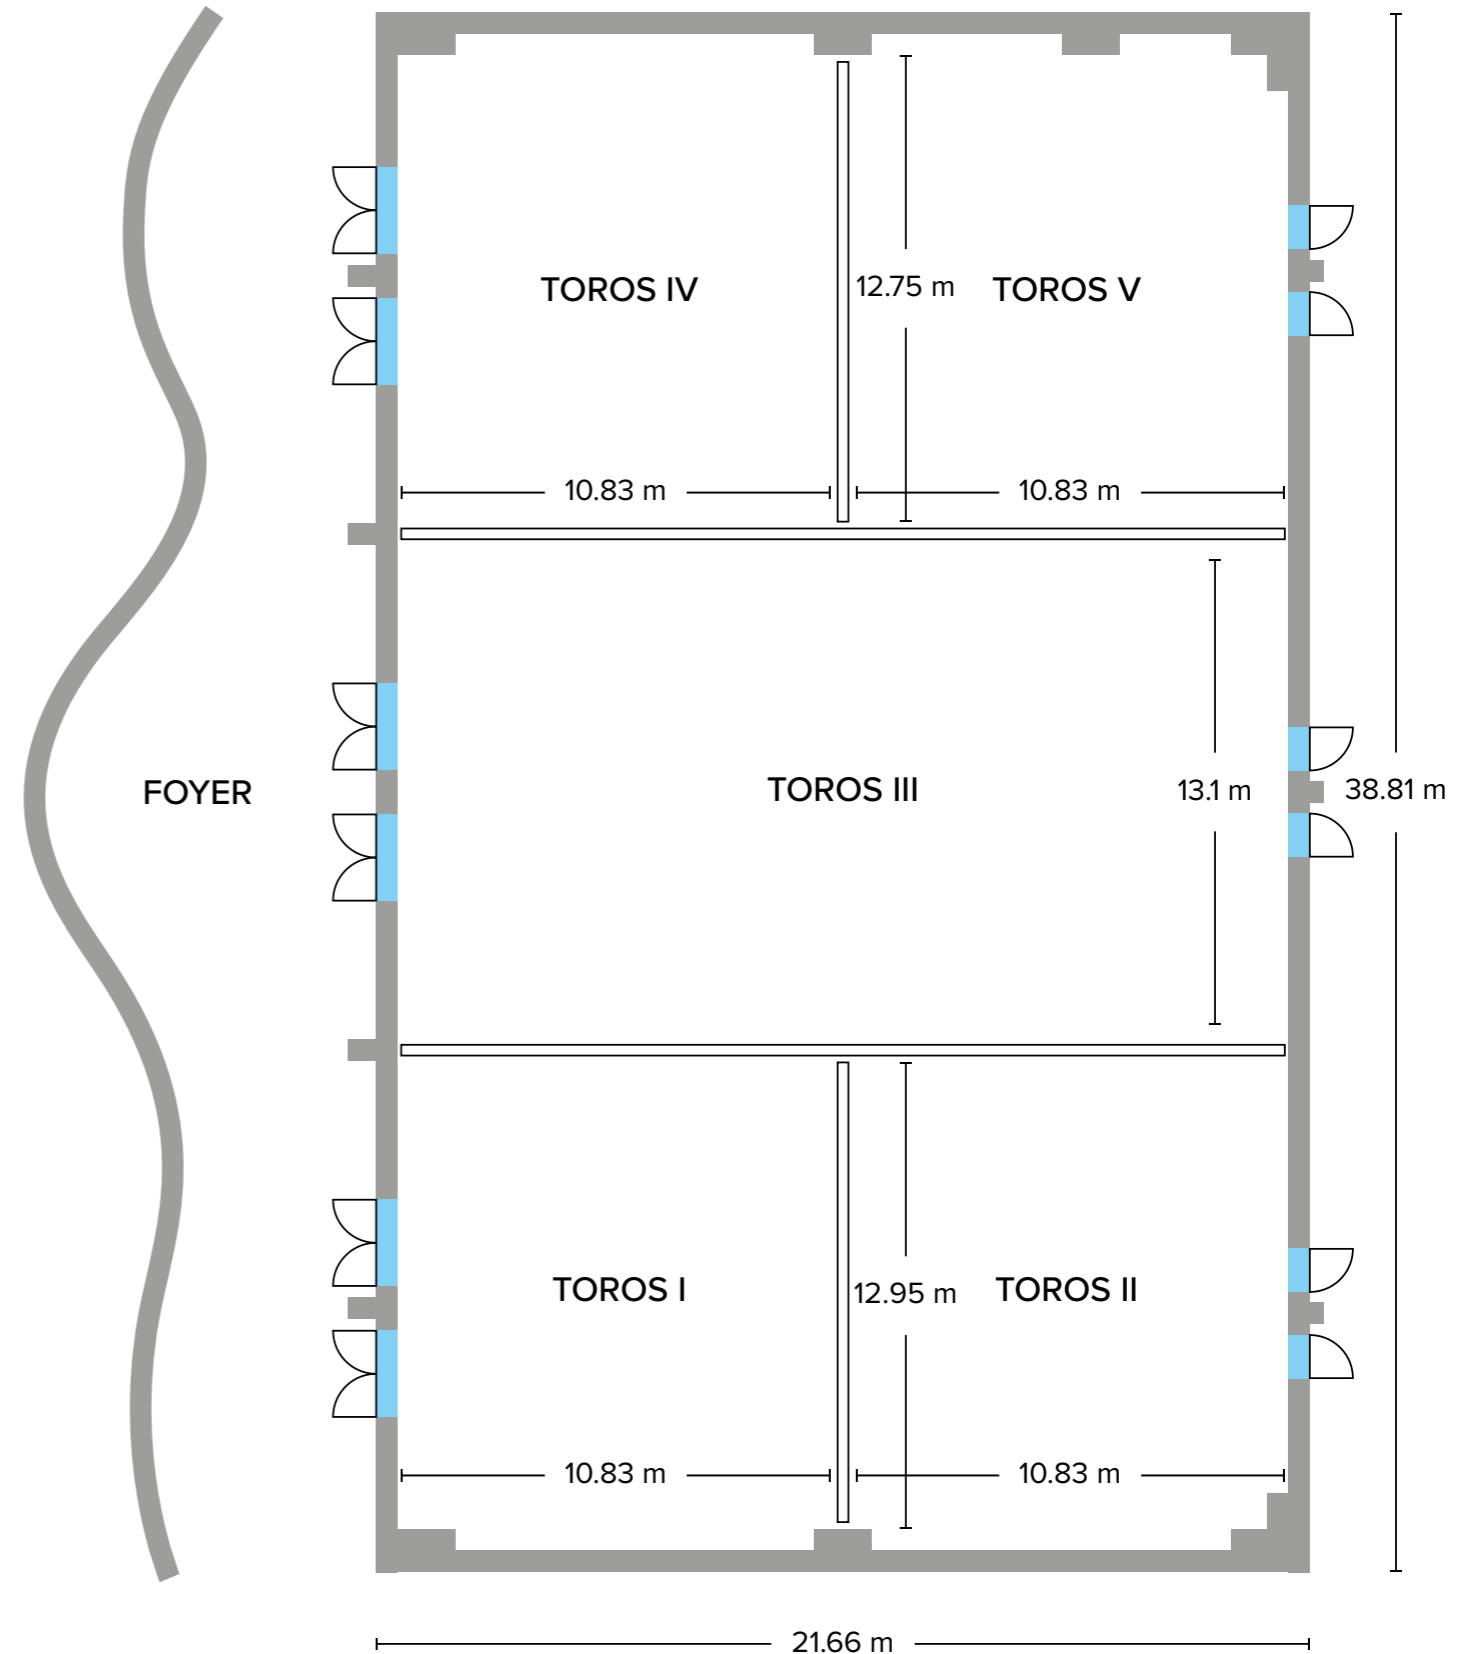

Width	Length	Square	Height	Theatre	Classroom	Banquet	U Shape	Reception
TOROS HALL	21.66	38.81	840	4.50	900	550	600	-	1000
Divisible Into 5 Sections									
TOROS I	10.83	12.95	140	4.50	100	80	90	35	150
TOROS II	10.83	12.95	140	4.50	100	80	90	35	150
TOROS III	21.66	13.10	283	4.50	250	180	200	65	300
TOROS IV	10.83	12.75	138	4.50	100	80	90	35	150
TOROS V	10.83	12.72	138	4.50	100	80	90	35	150
FOYER	-	-	345	3.50	-	-	-	-	-
WORKSHOP I	4.17	5.40	22.5	3.50	-	-	-	10	-
WORKSHOP II	6.13	9.98	61	4.21	-	-	-	25	-
AUDITORIUM	300 People								

Stage

1m x 2m
Height > 60cm or 90 cm - (15 Unit)

- Mobile Projector - (3 Unit)
- Stationary Projector (Toros Hall 2/3/5) - (3 Unit)
- Mobile Screen (2x2) - (2 Unit)
- Stationary Screen (4x3) (Toros Hall 2/3/5) - (3 Unit)
- Mobile Dance Floor (9x9) - (1 Unit)
- Speakers Pulpit - (2 Unit)
- Follow Light - (2 Unit)
- DVD/CD Player - (2 Unit)
- Laser Pointer - (1 Unit)
- Flipchart - (6 Unit)
- Cable Microphone - (5 Unit)
- Wireless Microphone - (2 Unit)
- Headset Microphone - (2 Unit)
- Lapel Microphone - (1 Unit)
- Speakers Pulpit Microphone - (2 Unit)