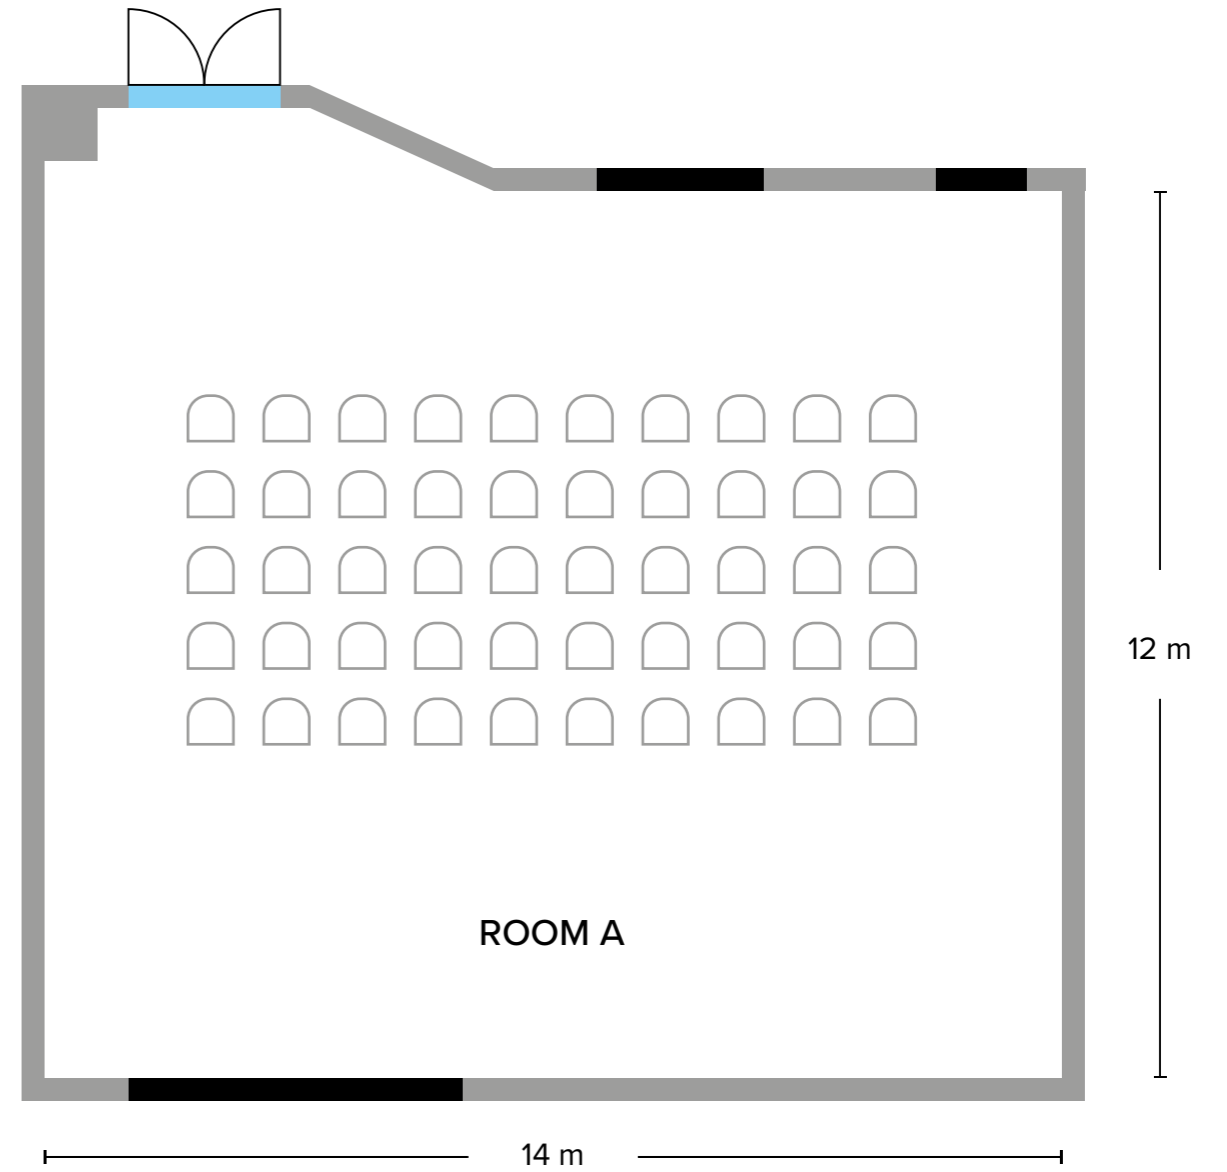

Discover
the
Rooms

<https://barutgoia.com/en/accommodation> |

24 Hours
Room Service

Barut GOIA MEETING ROOMS

	Width	Length	Square	Height	 Theatre	 Classroom	 Banquet	 U Shape	 Reception
ATHENA	13.60	17.20	233.92	3.50	220	115	150	50	250
KYBELE	11.60	11.90	138	3.50	54	36	-	27	50
SIDE	5.71	10.20	58.24	3.50	48	24	-	22	40
FOYER	5.50	25	137.5	3.52	-	-	-	-	-

Barut B Suites

MEETING ROOMS

	Width	Length	Square	Height	Theatre	Classroom	Banquet	U Shape	Reception
ROOM A	12	14	175	3.20	135	98	-	54	-

TECHNICAL EQUIPMENTS

- Mobile Projector - (1 Unit)
- Adjustable Projection Screen
- Speakers Pulpit - (1 Unit)
- DVD/CD Player - (1 Unit)
- Laser Pointer - (1 Unit)
- Flipchart - (2 Units)
- Headset Microphone - (1 Unit)
- Lapel Microphone - (1 Unit)
- Speakers Pulpit Microphone - (1 Unit)