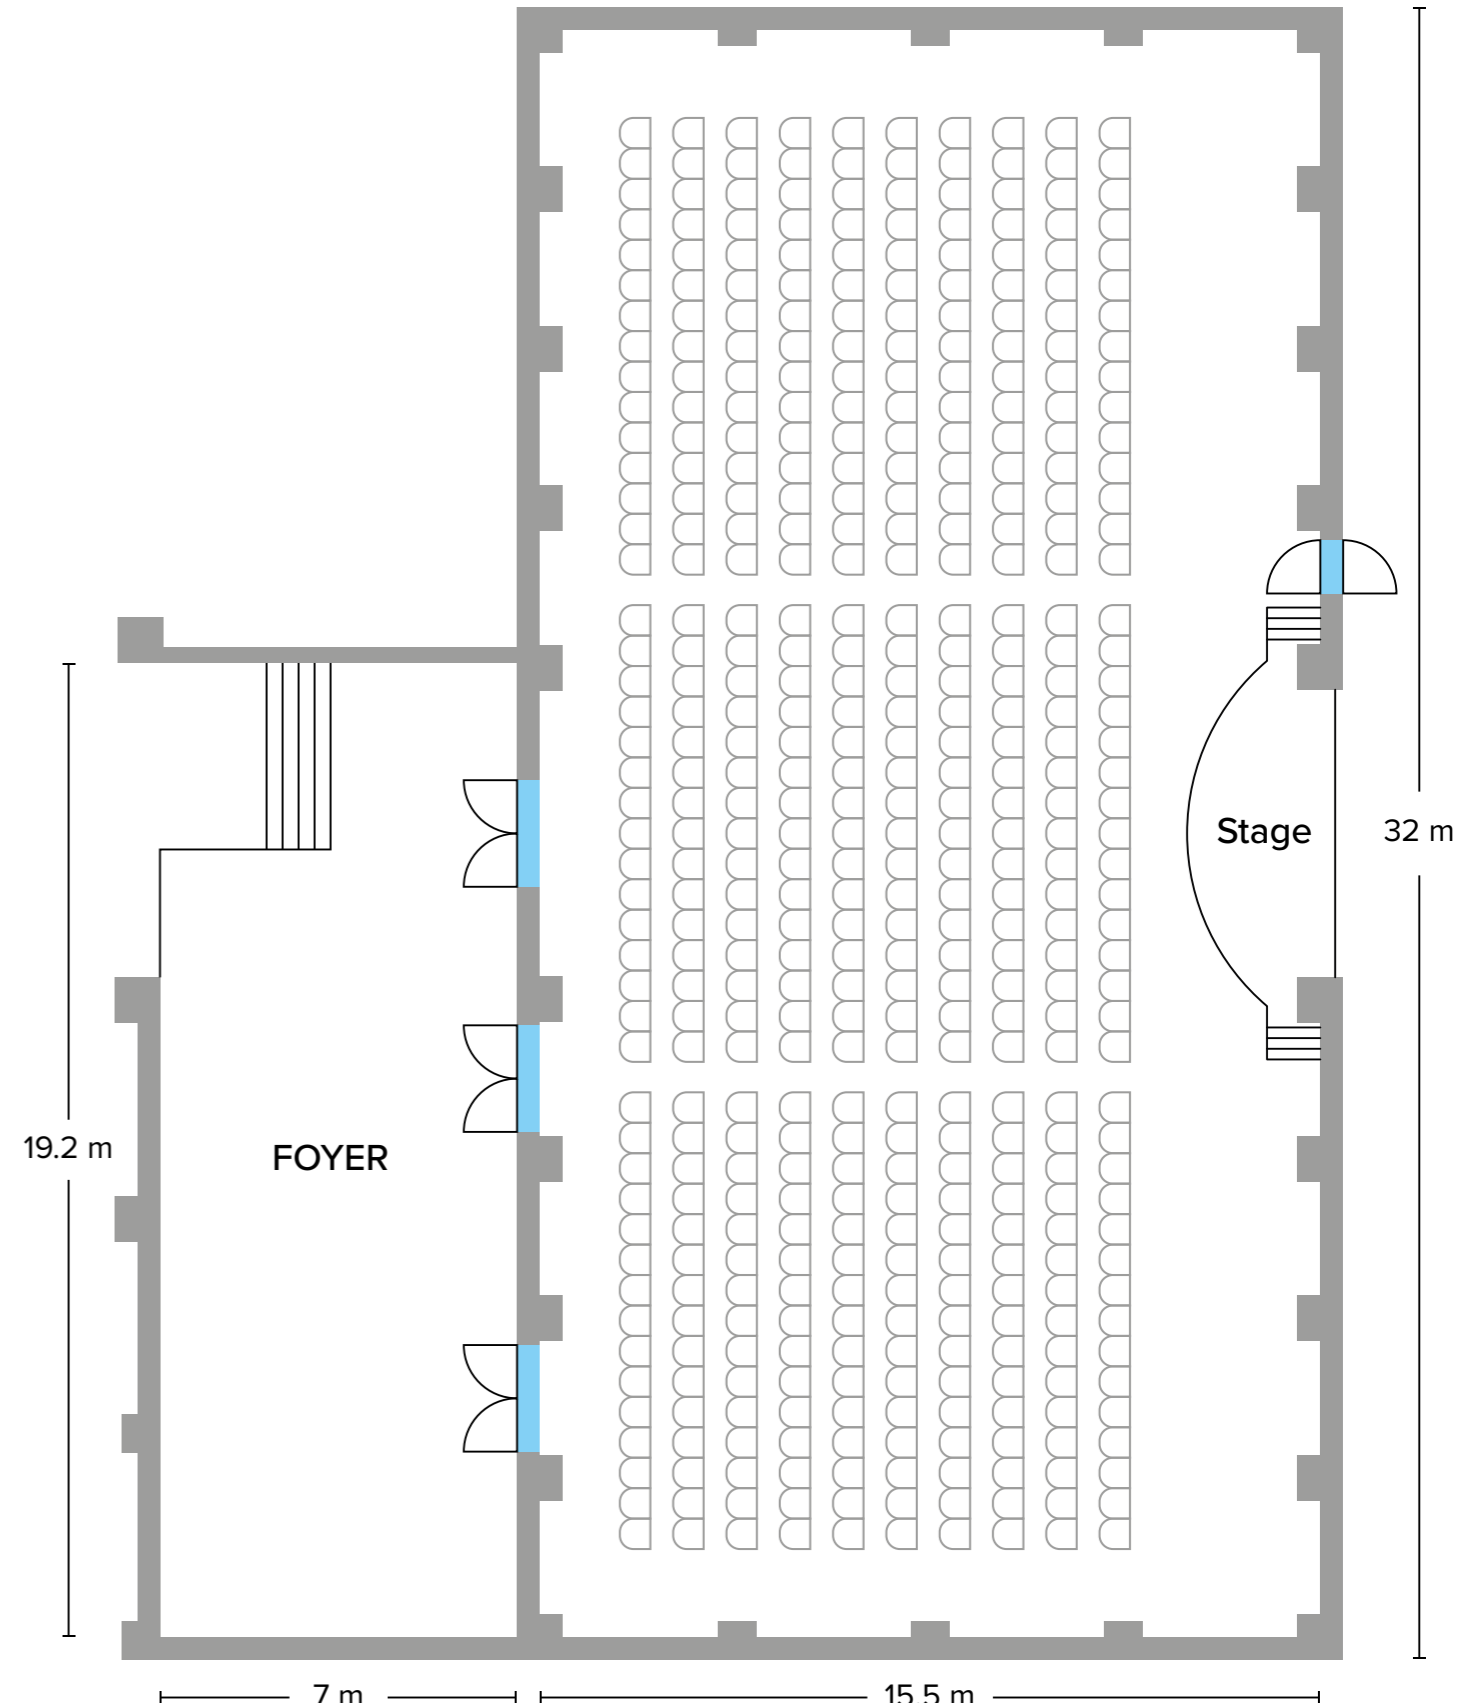

Discover
the
Rooms

<https://barutacanthuscennet.com/en/accommodation>

Acanthus Cennet Barut Collection

MEETING ROOMS

	Width	Length	Square	Height	Theatre	Classroom	Banquet	U Shape	Reception
MELISA	15.5	32	489	4	450	300	300	-	450
FOYER	7	19.20	135	4	-	-	-	-	450

Stage

- Length > 5,80 m
- Height > 6,60 m
- Square > 38 m²
- Stage height > 1 m
- Stage - to - ceiling height > 3 m

Computer Connected Barco - Vision (Data Projector /ANSI Lumens)

- Extra Charge -
- Mobile 3000 ANSI Lumens - (1 Unit)
- Immobile 7000 ANSI Lumens - (1 Unit)
- Barco-Vision (Data Projector) - (2 Units)