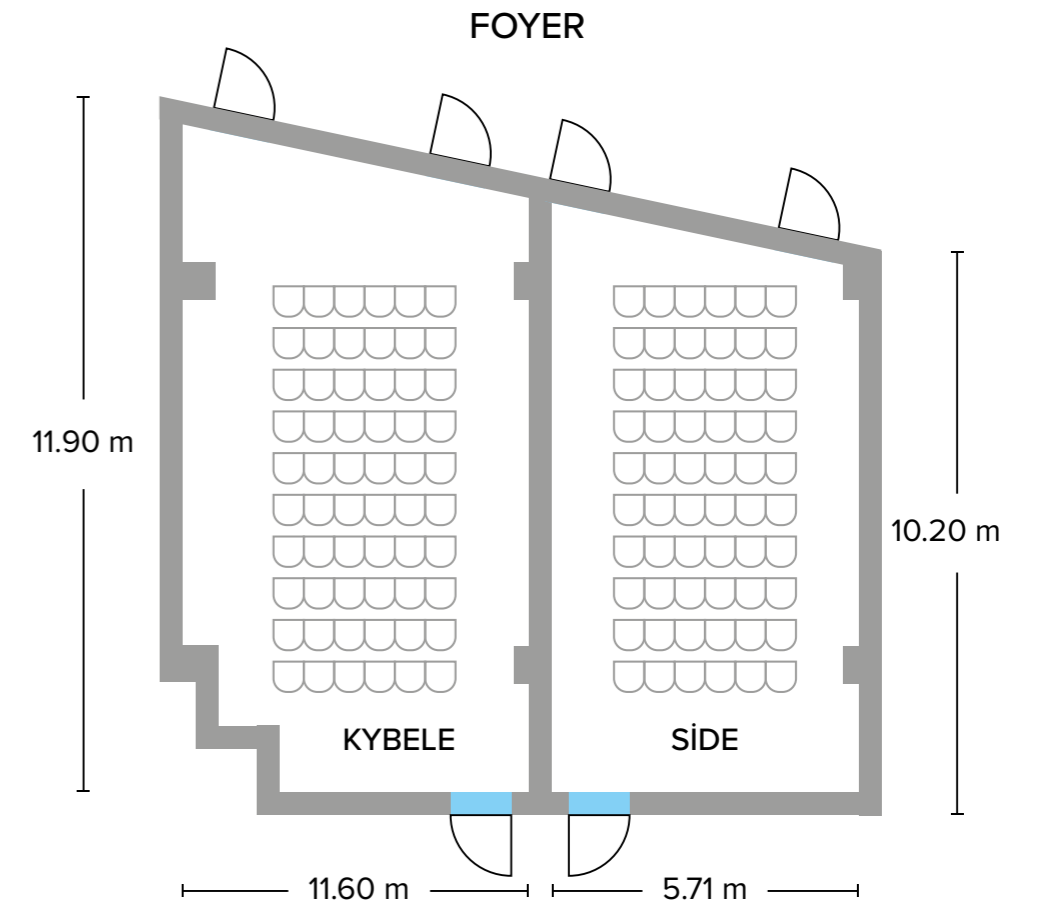

Barut GOIA MEETING ROOMS

	Width	Length	Square	Height	Theatre	Classroom	Banquet	U Shape	Reception
ATHENA	13.60	17.20	233.92	3.50	220	115	150	50	250
KYBELE	11.60	11.90	138	3.50	54	36	-	27	50
SIDE	5.71	10.20	58.24	3.50	48	24	-	22	40
FOYER	5.50	25	137.5	3.52	-	-	-	-	-

TECHNICAL EQUIPMENTS

- Mobile Projector - (1 Unit)
- Stationary Screen (4x3) (HALL A/B) - (2 Units)
- Speakers Pulpit - (1 Unit)
- DVD/CD Player - (1 Unit)
- Laser Pointer - (1 Unit)
- Flipchart - (2 Units)
- Headset Microphone - (1 Unit)
- Lapel Microphone - (1 Unit)
- Speakers Pulpit Microphone - (1 Unit)

- Computer connected Mobile Barco-Vision (Data Projector /2700 ANSI Lumens/1024X768 3D)
- Computer connected Barco-Vision (Data Projector /5000 ANSI Lumens/1024X768 3D) (Conference A)