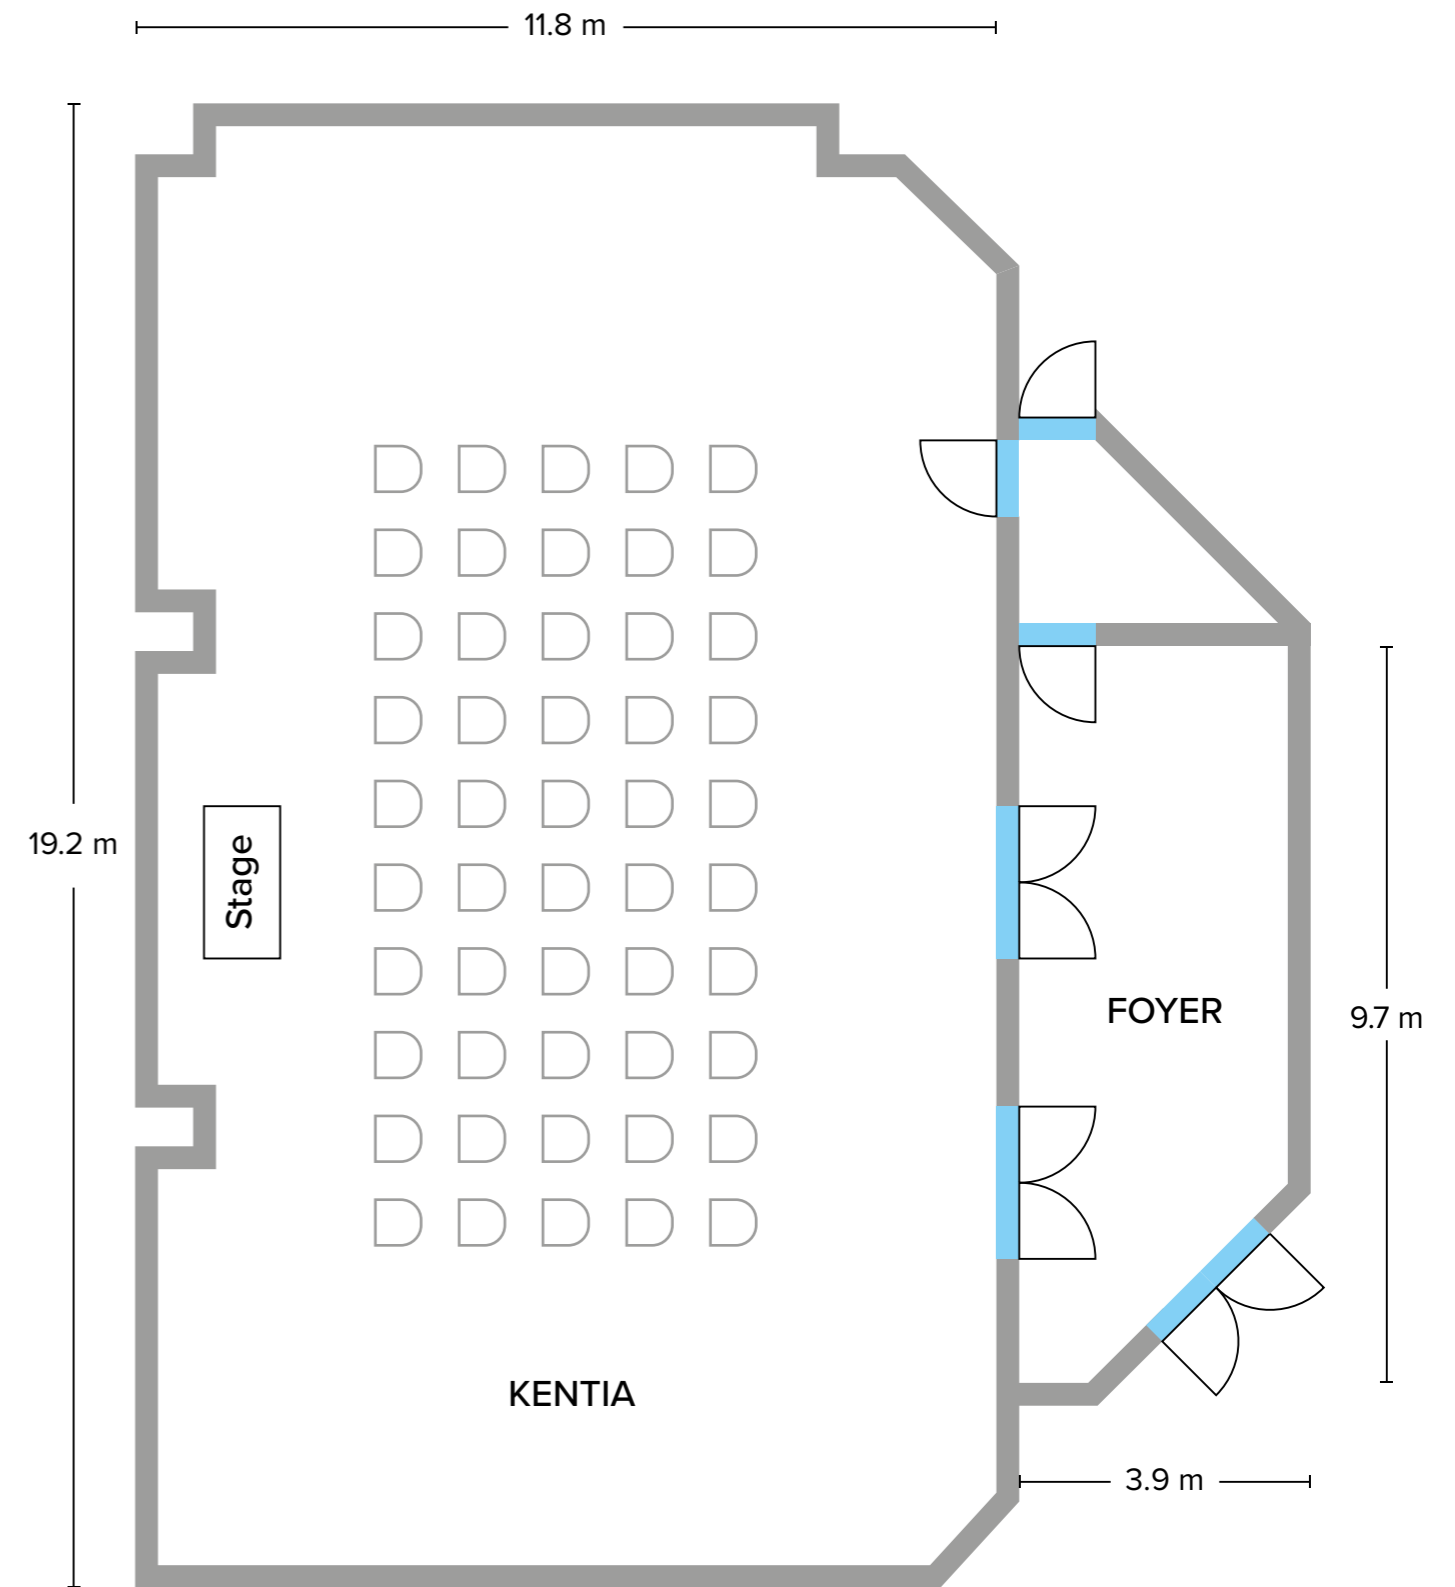

MULTIPURPOSE ROOMS

	Width	Length	Square	Height	 Theatre	 Classroom	 Banquet	 U Shape	 Reception
KENTIA	8.5	20	170	2.10	50	50	50	50	50
FOYER	4	13.8	55	2.55	-	-	-	-	30

TECHNICAL EQUIPMENTS

- TV (85 inch 214 cm) - (1 Unit)
(PC can be connected)
- Flipchart - (3 Units)

Stage

1 m x 2 m
Height > 60 cm or 90 cm

Barut GOIA

A dynamic, classy, luxurious and comfortable world with its back leaning against a lush nature and its face facing the ancient Side and peaceful Mediterranean. Discover Barut GOIA for renovated living spaces, new room categories and never-changing Service Quality of Barut.