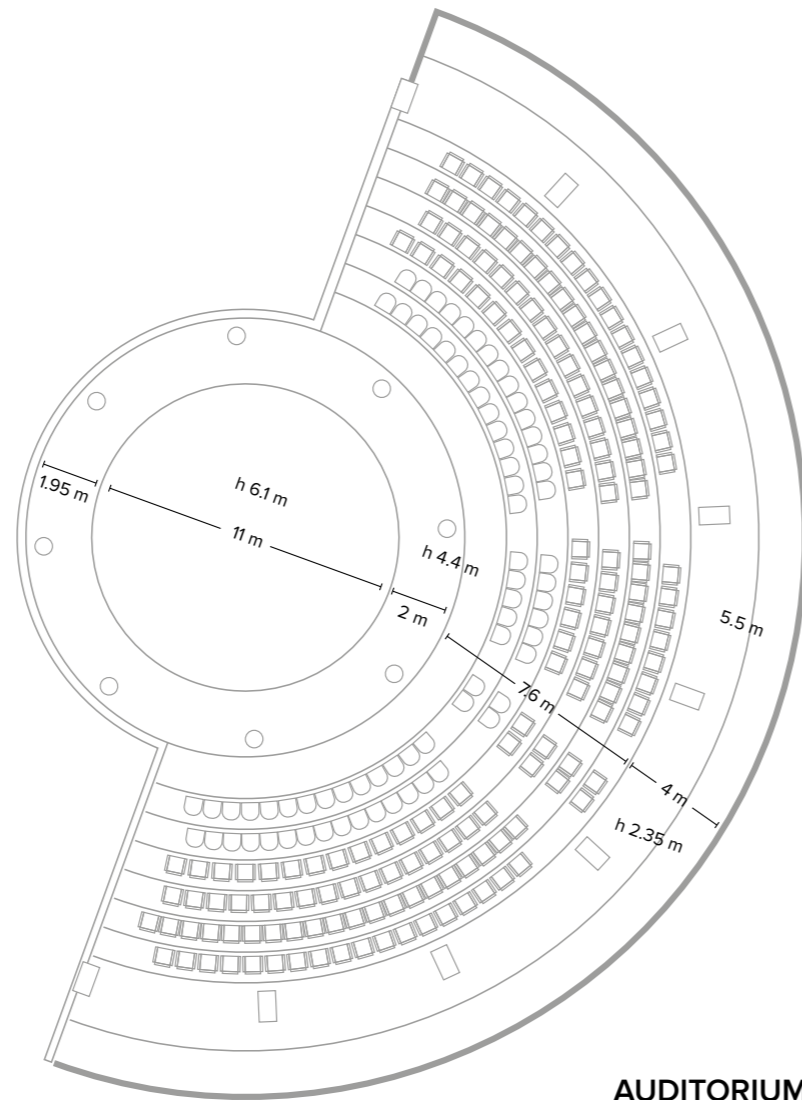

Discover
the
Rooms

<https://barutlara.com/en/accommodation>

Lara Barut Collection

MEETING ROOMS

Host the perfect meeting in a flexible event room.

	Width	Length	Square	Height	Theatre	Classroom	Banquet	U Shape	Reception
TOROS HALL	21.66	38.81	840	4.50	900	550	600	-	1000
Divisible Into 5 Sections									
TOROS I	10.83	12.95	140	4.50	100	80	90	35	150
TOROS II	10.83	12.95	140	4.50	100	80	90	35	150
TOROS III	21.66	13.10	283	4.50	250	180	200	65	300
TOROS IV	10.83	12.75	138	4.50	100	80	90	35	150
TOROS V	10.83	12.72	138	4.50	100	80	90	35	150
FOYER	-	-	345	3.50	-	-	-	-	-
WORKSHOP I	4.17	5.40	22.5	3.50	-	-	-	10	-
WORKSHOP II	6.13	9.98	61	4.21	-	-	-	25	-
AUDITORIUM	300 People								