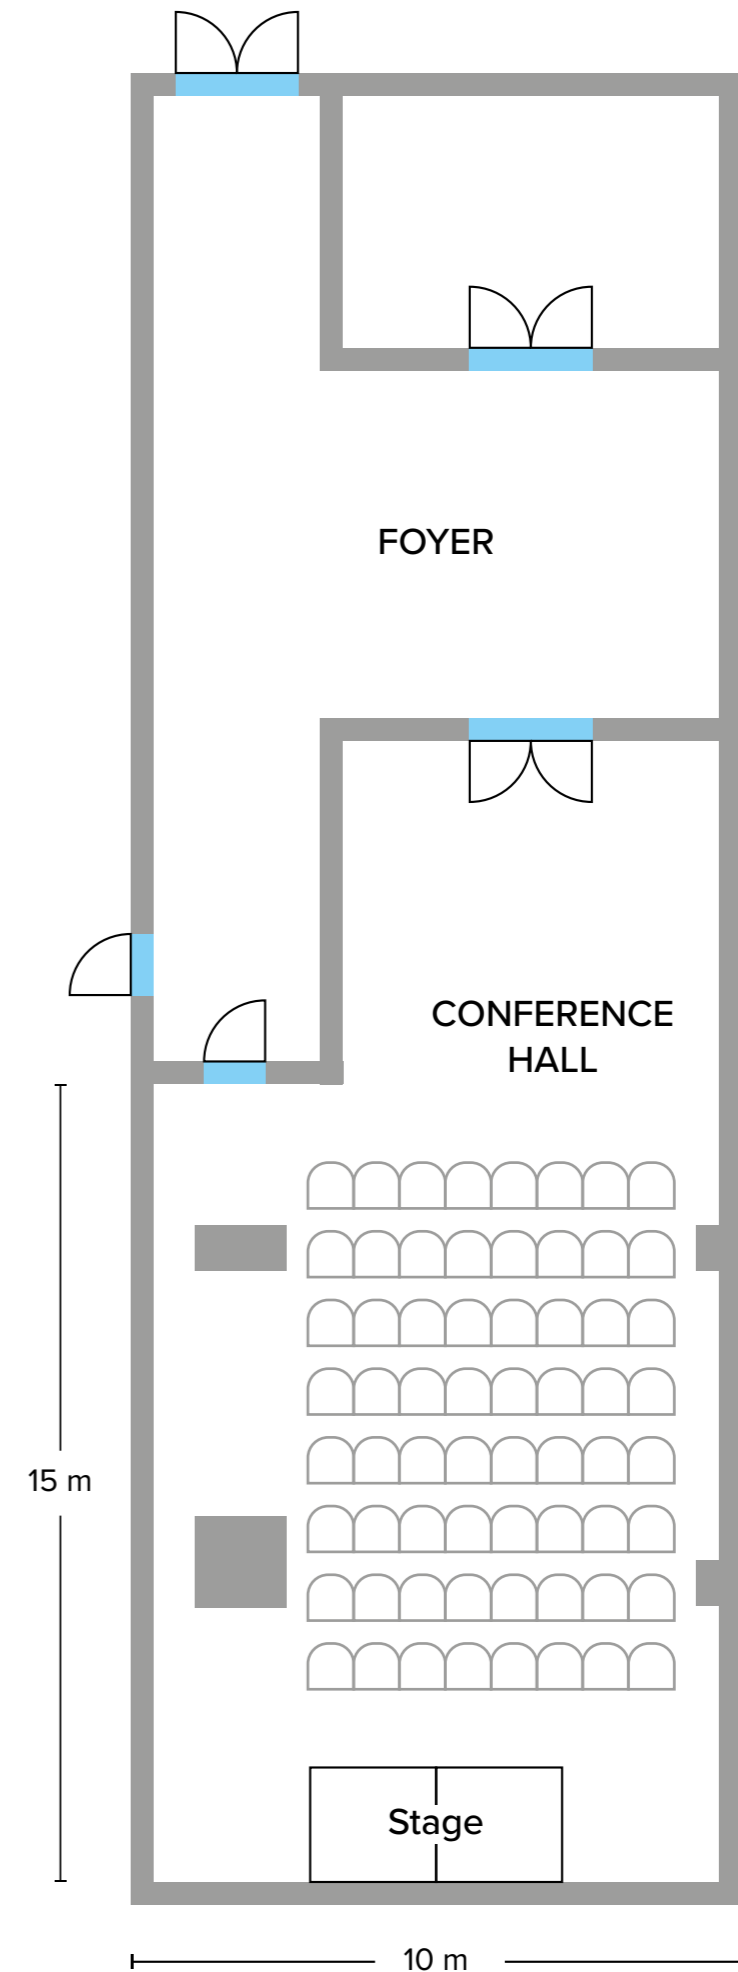

Barut Hemera

MULTIPURPOSE ROOMS

	Width	Length	Square	Height	Theatre	Classroom	Banquet	U Shape	Reception
CONFERENCE HALL	10	15	150	3.1	80	50	40	40	80

TECHNICAL EQUIPMENTS

- Mobile Projector - (1 Unit)
- Mobile Screen (1.8x1.8) - (1 Unit)
- Speakers Pulpit - (1 Unit)
- Flipchart - (1 Unit)
- Cable Microphone - (2 Units)
- Wireless Microphone - (2 Units)

Stage

150 cm x 165 cm
Height > 25 cm - (2 Units)