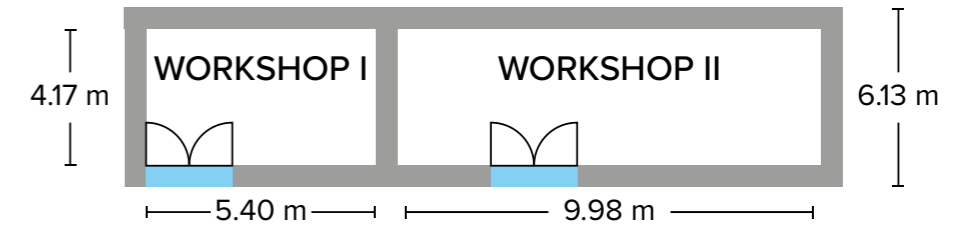

Width	Length	Square	Height	Theatre	Classroom	Banquet	U Shape	Reception
TOROS HALL	21.66	38.81	840	4.50	900	550	600	-	1000
Divisible Into 5 Sections									
TOROS I	10.83	12.95	140	4.50	100	80	90	35	150
TOROS II	10.83	12.95	140	4.50	100	80	90	35	150
TOROS III	21.66	13.10	283	4.50	250	180	200	65	300
TOROS IV	10.83	12.75	138	4.50	100	80	90	35	150
TOROS V	10.83	12.72	138	4.50	100	80	90	35	150
FOYER	-	-	345	3.50	-	-	-	-	-
WORKSHOP I	4.17	5.40	22.5	3.50	-	-	-	10	-
WORKSHOP II	6.13	9.98	61	4.21	-	-	-	25	-
AUDITORIUM	300 People								

Stage

1m x 2m
Height > 60cm or 90 cm - (15 Unit)

- Mobile Projector - (3 Unit)
- Stationary Projector (Toros Hall 2/3/5) - (3 Unit)
- Mobile Screen (2x2) - (2 Unit)
- Stationary Screen (4x3) (Toros Hall 2/3/5) - (3 Unit)
- Mobile Dance Floor (9x9) - (1 Unit)
- Speakers Pulpit - (2 Unit)
- Follow Light - (2 Unit)
- DVD/CD Player - (2 Unit)
- Laser Pointer - (1 Unit)
- Flipchart - (6 Unit)
- Cable Microphone - (5 Unit)
- Wireless Microphone - (2 Unit)
- Headset Microphone - (2 Unit)
- Lapel Microphone - (1 Unit)
- Speakers Pulpit Microphone - (2 Unit)