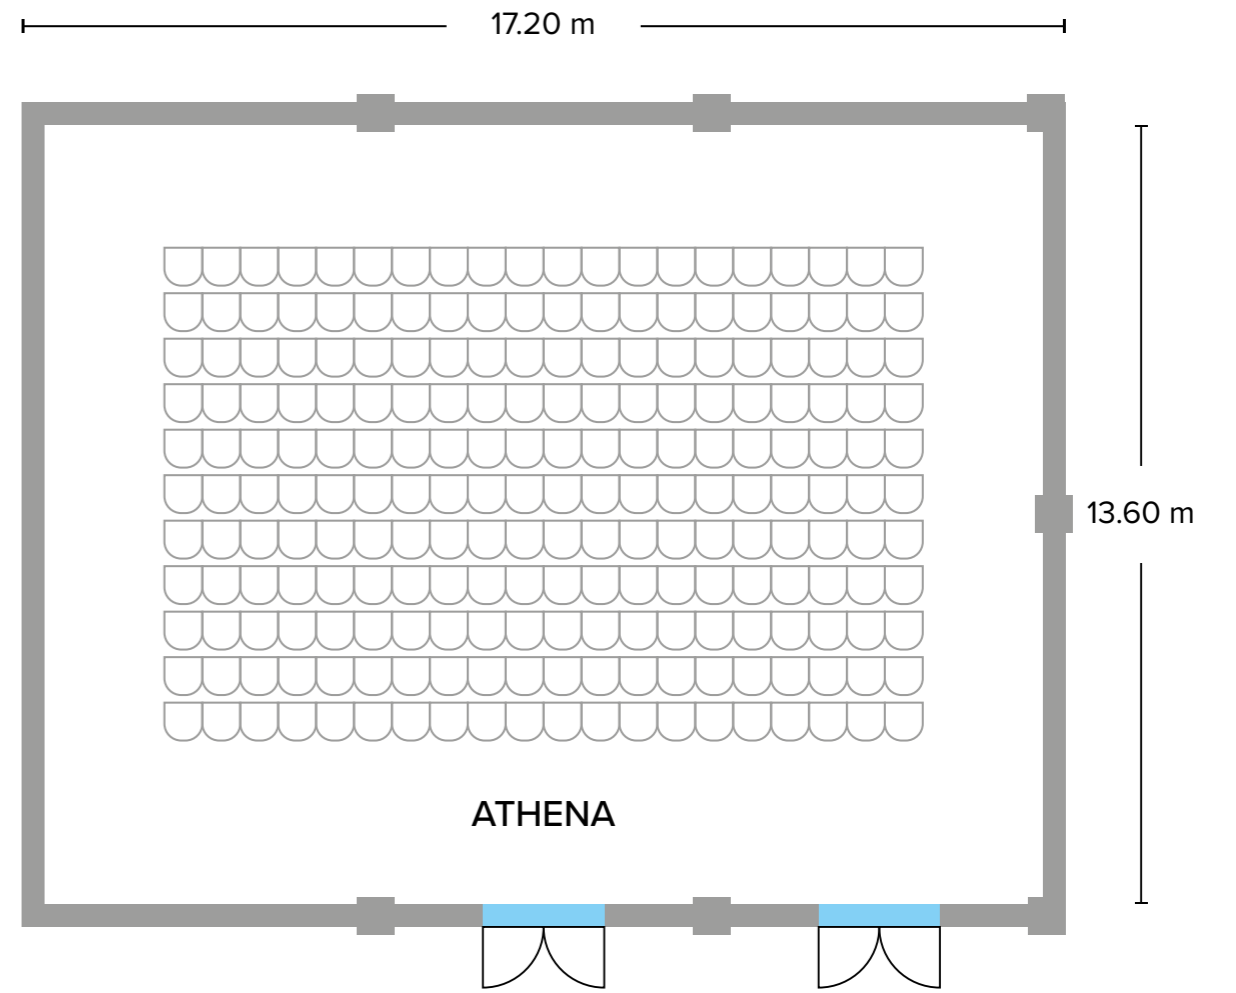

Barut GOIA MEETING ROOMS

	Width	Length	Square	Height	Theatre	Classroom	Banquet	U Shape	Reception
ATHENA	13.60	17.20	233.92	3.50	220	115	150	50	250
KYBELE	11.60	11.90	138	3.50	54	36	-	27	50
SIDE	5.71	10.20	58.24	3.50	48	24	-	22	40
FOYER	5.50	25	137.5	3.52	-	-	-	-	-

TECHNICAL EQUIPMENTS

- Mobile Projector - (1 Unit)
- Stationary Screen (4x3) (HALL A/B) - (2 Units)
- Speakers Pulpit - (1 Unit)
- DVD/CD Player - (1 Unit)
- Laser Pointer - (1 Unit)
- Flipchart - (2 Units)
- Headset Microphone - (1 Unit)
- Lapel Microphone - (1 Unit)
- Speakers Pulpit Microphone - (1 Unit)

- Computer connected Mobile Barco-Vision (Data Projector /2700 ANSI Lumens/1024X768 3D)
- Computer connected Barco-Vision (Data Projector /5000 ANSI Lumens/1024X768 3D) (Conference A)