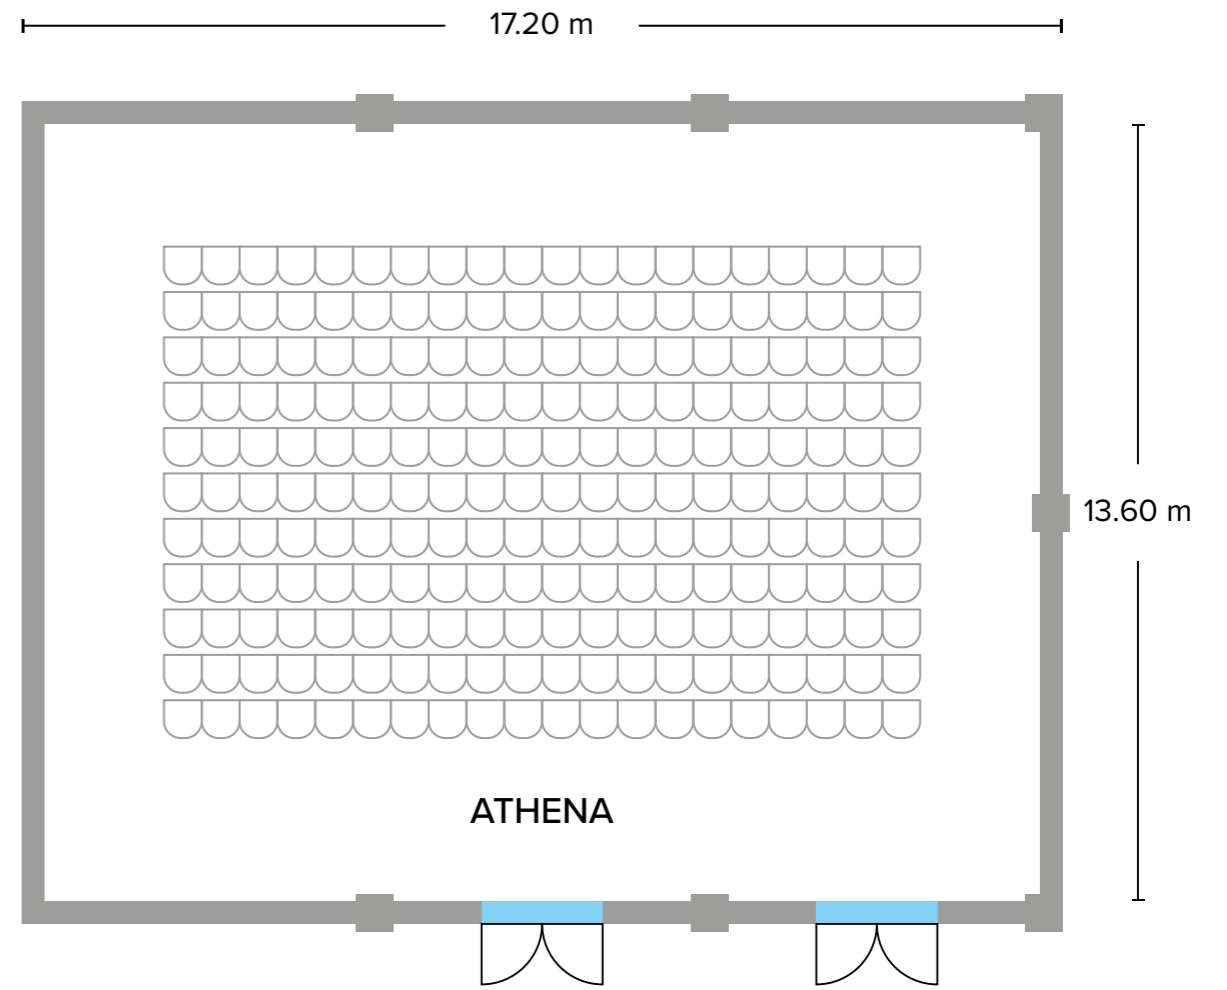

Barut GOIA MEETING ROOMS

	Width	Lenght	Square	Height	Theatre	Classroom	Banquet	U Shape	Reception
ATHENA	13.60	17.20	233,92	3.50	220	115	150	50	250
KYBELE	11.60	11.90	138	3.50	54	36	-	27	50
SIDE	5.71	10.20	58,24	3.50	48	24	-	22	40
FOYER	5.50	25	137.5	3.52	-	-	-	-	-

TECHNICAL EQUIPMENTS

- Mobile Projektor - (1 Unit)
- Stationary Screen (4x3) (HALL A/B) - (2 Units)
- Speakers Pulpit - (1 Unit)
- DVD/CD Player - (1 Unit)
- Laser Pointer - (1 Unit)
- Flipchart - (2 Units)
- Headset Microphone - (1 Unit)
- Label Microphone - (1 Unit)
- Speakers Pulpit Microphone - (1 Unit)

- Computer connected Mobile Barco-Vision (Data Projektor /2700 Ansilumen/1024X768 3D)
- Computer connected Barco-Vision (Data Projektor /5000 Ansilumen/1024X768 3D) (Conference A)