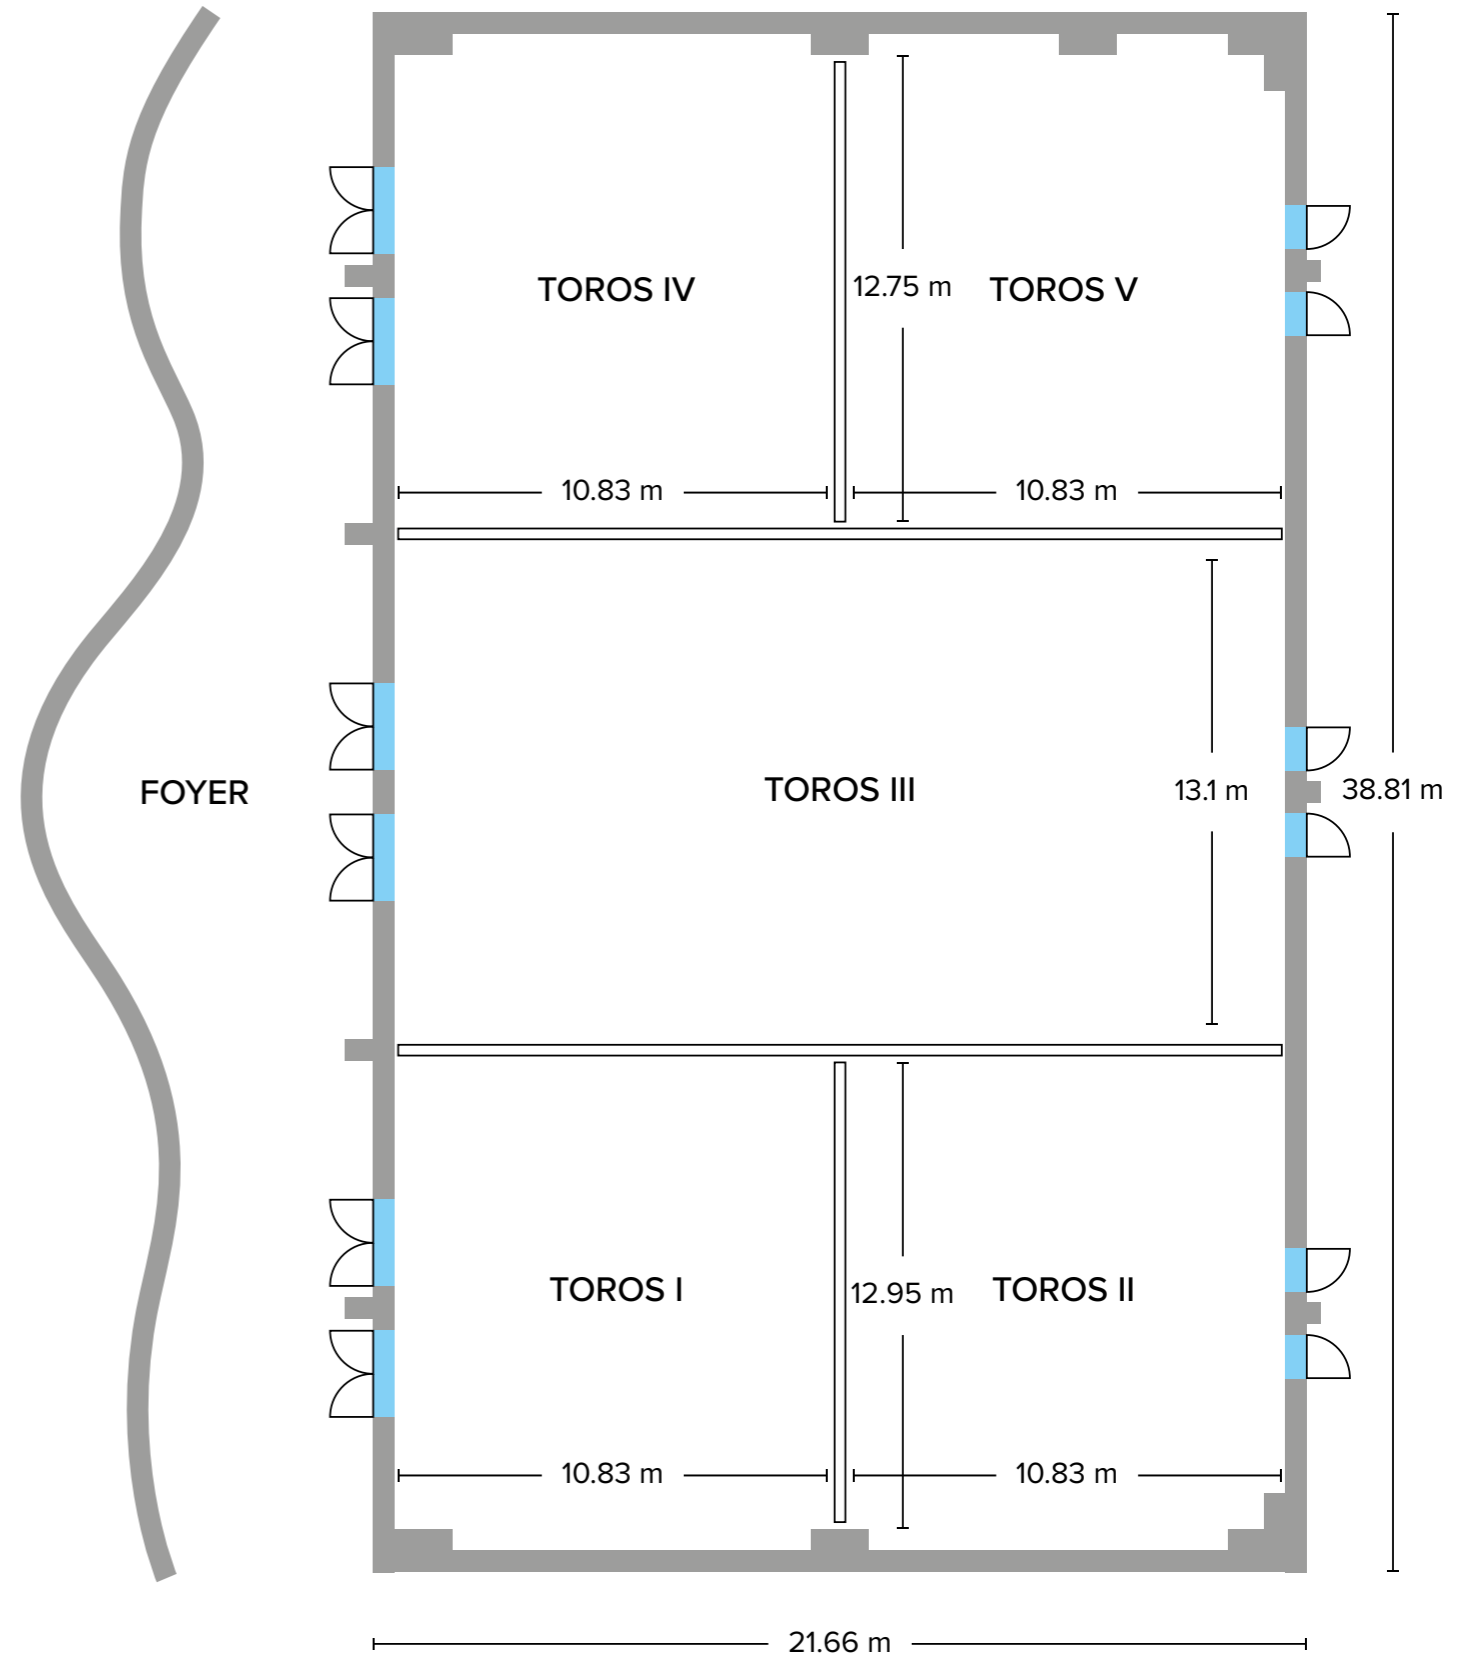

### MEETING ROOMS

Host the perfect meeting in a flexible event room.

	Width	Length	Square	Height	Theatre	Classroom	Banquet	U Shape	Reception
<b>TOROS HALL</b>	21.66	38.81	840	4.50	900	550	600	-	1000
Divisible Into 5 Sections									
<b>TOROS I</b>	10.83	12.95	140	4.50	100	80	90	35	150
<b>TOROS II</b>	10.83	12.95	140	4.50	100	80	90	35	150
<b>TOROS III</b>	21.66	13.10	283	4.50	250	180	200	65	300
<b>TOROS IV</b>	10.83	12.75	138	4.50	100	80	90	35	150
<b>TOROS V</b>	10.83	12.72	138	4.50	100	80	90	35	150
<b>FOYER</b>	-	-	345	3.50	-	-	-	-	-
<b>WORKSHOP I</b>	4.17	5.40	22.5	3.50	-	-	-	10	-
<b>WORKSHOP II</b>	6.13	9.98	61	4.21	-	-	-	25	-
<b>AUDITORIUM</b>	300 People								

**AUDITORIUM**

**Stage**

1m x 2m

Height > 60cm or 90 cm - (15 Unit)

- Mobile Projector - (3 Unit)
- Stationary Projector (Toros Hall 2/3/5) - (3 Unit)
- Mobile Screen (2x2) - (2 Unit)
- Stationary Screen (4x3) (Toros Hall 2/3/5) - (3 Unit)
- Mobile Dance Floor (9x9) - (1 Unit)
- Speakers Pulpit - (2 Unit)
- Follow Light - (2 Unit)
- DVD/CD Player - (2 Unit)
- Laser Pointer - (1 Unit)
- Flipchart - (6 Unit)
- Cable Microphone - (5 Unit)
- Wireless Microphone - (2 Unit)
- Headset Microphone - (2 Unit)
- Label Microphone - (1 Unit)
- Speakers Pulpit Microphone - (2 Unit)