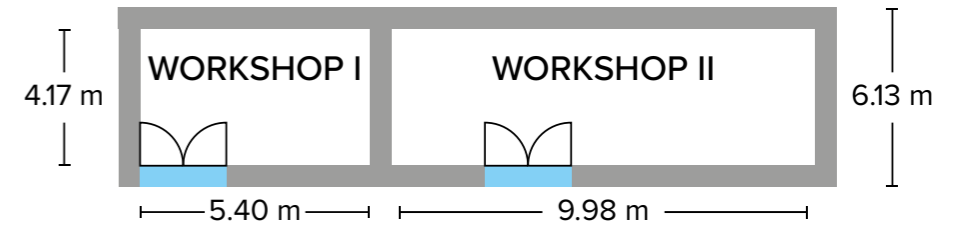

Width	Length	Square	Height	Theatre	Classroom	Banquet	U Shape	Reception
TOROS HALL	21.66	38.81	840	4.50	900	550	600	-	1000
Divisible Into 5 Sections									
TOROS I	10.83	12.95	140	4.50	100	80	90	35	150
TOROS II	10.83	12.95	140	4.50	100	80	90	35	150
TOROS III	21.66	13.10	283	4.50	250	180	200	65	300
TOROS IV	10.83	12.75	138	4.50	100	80	90	35	150
TOROS V	10.83	12.72	138	4.50	100	80	90	35	150
FOYER	-	-	345	3.50	-	-	-	-	-
WORKSHOP I	4.17	5.40	22.5	3.50	-	-	-	10	-
WORKSHOP II	6.13	9.98	61	4.21	-	-	-	25	-
AUDITORIUM	300 People								

Stage

1m x 2m

Height > 60cm or 90 cm - (15 Unit)

- Mobile Projector - (3 Unit)
- Stationary Projector (Toros Hall 2/3/5) - (3 Unit)
- Mobile Screen (2x2) - (2 Unit)
- Stationary Screen (4x3) (Toros Hall 2/3/5) - (3 Unit)
- Mobile Dance Floor (9x9) - (1 Unit)
- Speakers Pulpit - (2 Unit)
- Follow Light - (2 Unit)
- DVD/CD Player - (2 Unit)
- Laser Pointer - (1 Unit)
- Flipchart - (6 Unit)
- Cable Microphone - (5 Unit)
- Wireless Microphone - (2 Unit)
- Headset Microphone - (2 Unit)
- Label Microphone - (1 Unit)
- Speakers Pulpit Microphone - (2 Unit)

FOYER