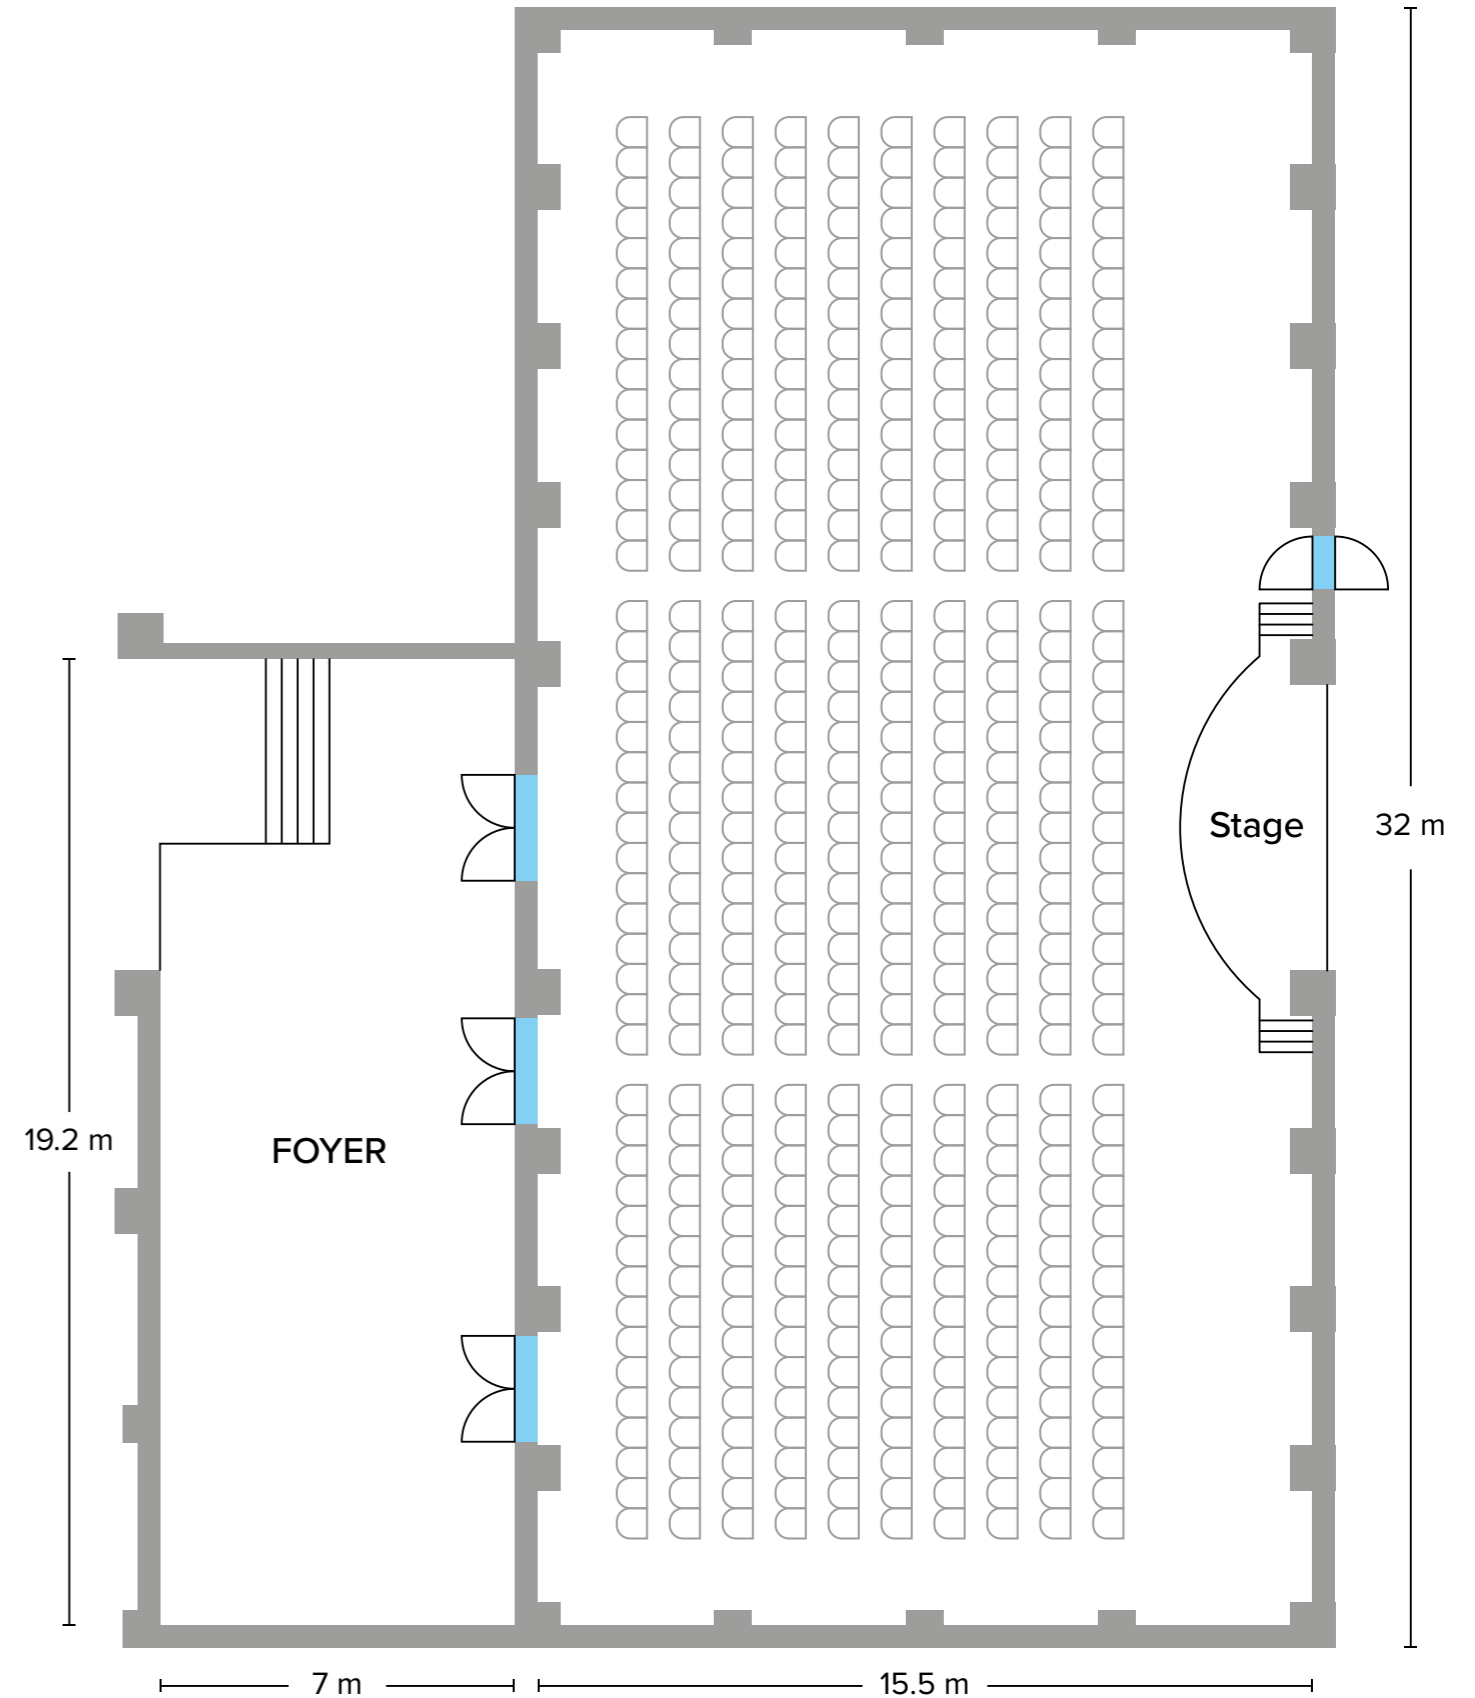

Acanthus Cennet Barut Collection

MEETING ROOMS

	Width	Lenght	Square	Height	Theatre	Classroom	Banquet	U Shape	Reception
MELİSA	15.5	32	489	4	450	300	300	-	450
FOYER	7	19.20	135	4	-	-	-	-	450

TECHNICAL EQUIPMENTS

- Immobile Screen (4x5) - (1 Unit)
- Mobile Screen (2x2) - (1 Unit)
- Mobile Dance Floor (9x9) - 50 (43,5 m²)
- Speakers Pulpit - (1 Unit)
- Flipchart - (4 Units)
- Cable Microphone - (2 Units)
- Wireless Microphone - (2 Units)
- Headset Microphone - (1 Unit)
- Lapel Microphone - (1 Unit)
- Speakers Pulpit Microphone - (1 Unit)

Stage

- Length > 5,80 m
- Height > 6,60 m
- Square > 38 m²
- Stage height > 1 m
- Stage - to - ceiling height > 3 m

Computer Connected Barco - Vision (Data Projector /Ansilumen)

- Extra Charge -
- Mobile 3000 Ansilümen - (1 Unit)
- Immobile 7000 Ansilümen - (1 Unit)
- Barco-Vision (Data Projector) - (2 Units)