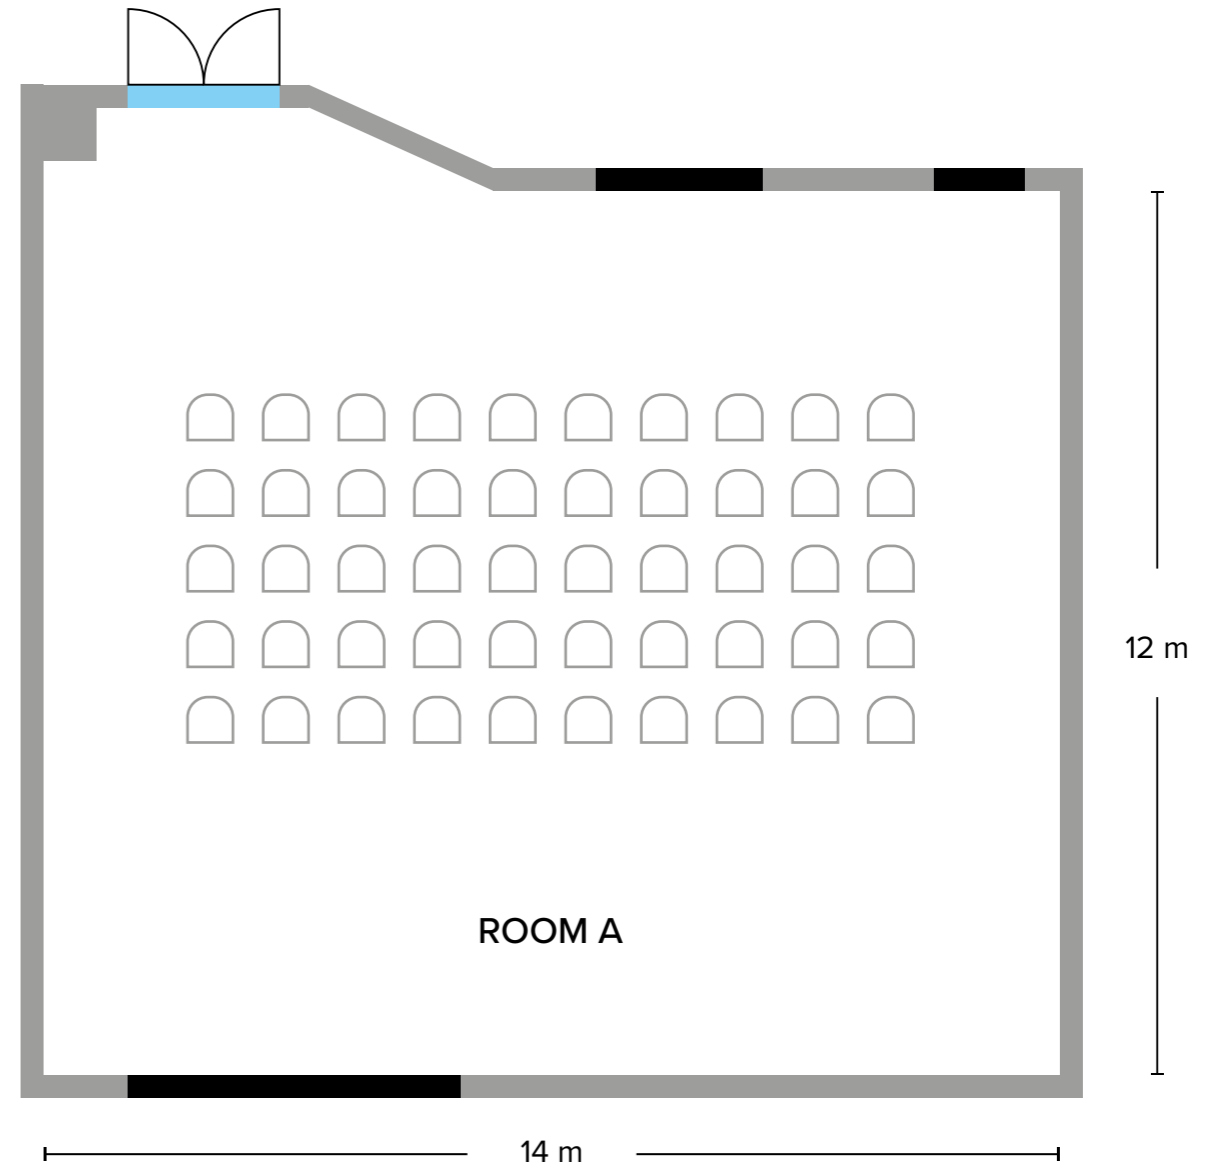

Barut B Suites

MEETING ROOMS

	Width	Lenght	Square	Height	Theatre	Classroom	Banquet	U Shape	Reception
ROOM A	12	14	175	3.20	135	98	-	54	-

TECHNICAL EQUIPMENTS

- Mobile Projektor - (1 Unit)
- Adjustable Projection Screen
- Speakers Pulpit - (1 Unit)
- DVD/CD Player - (1 Unit)
- Laser Pointer - (1 Unit)
- Flipchart - (2 Units)
- Headset Microphone - (1 Unit)
- Label Microphone - (1 Unit)
- Speakers Pulpit Microphone - (1 Unit)