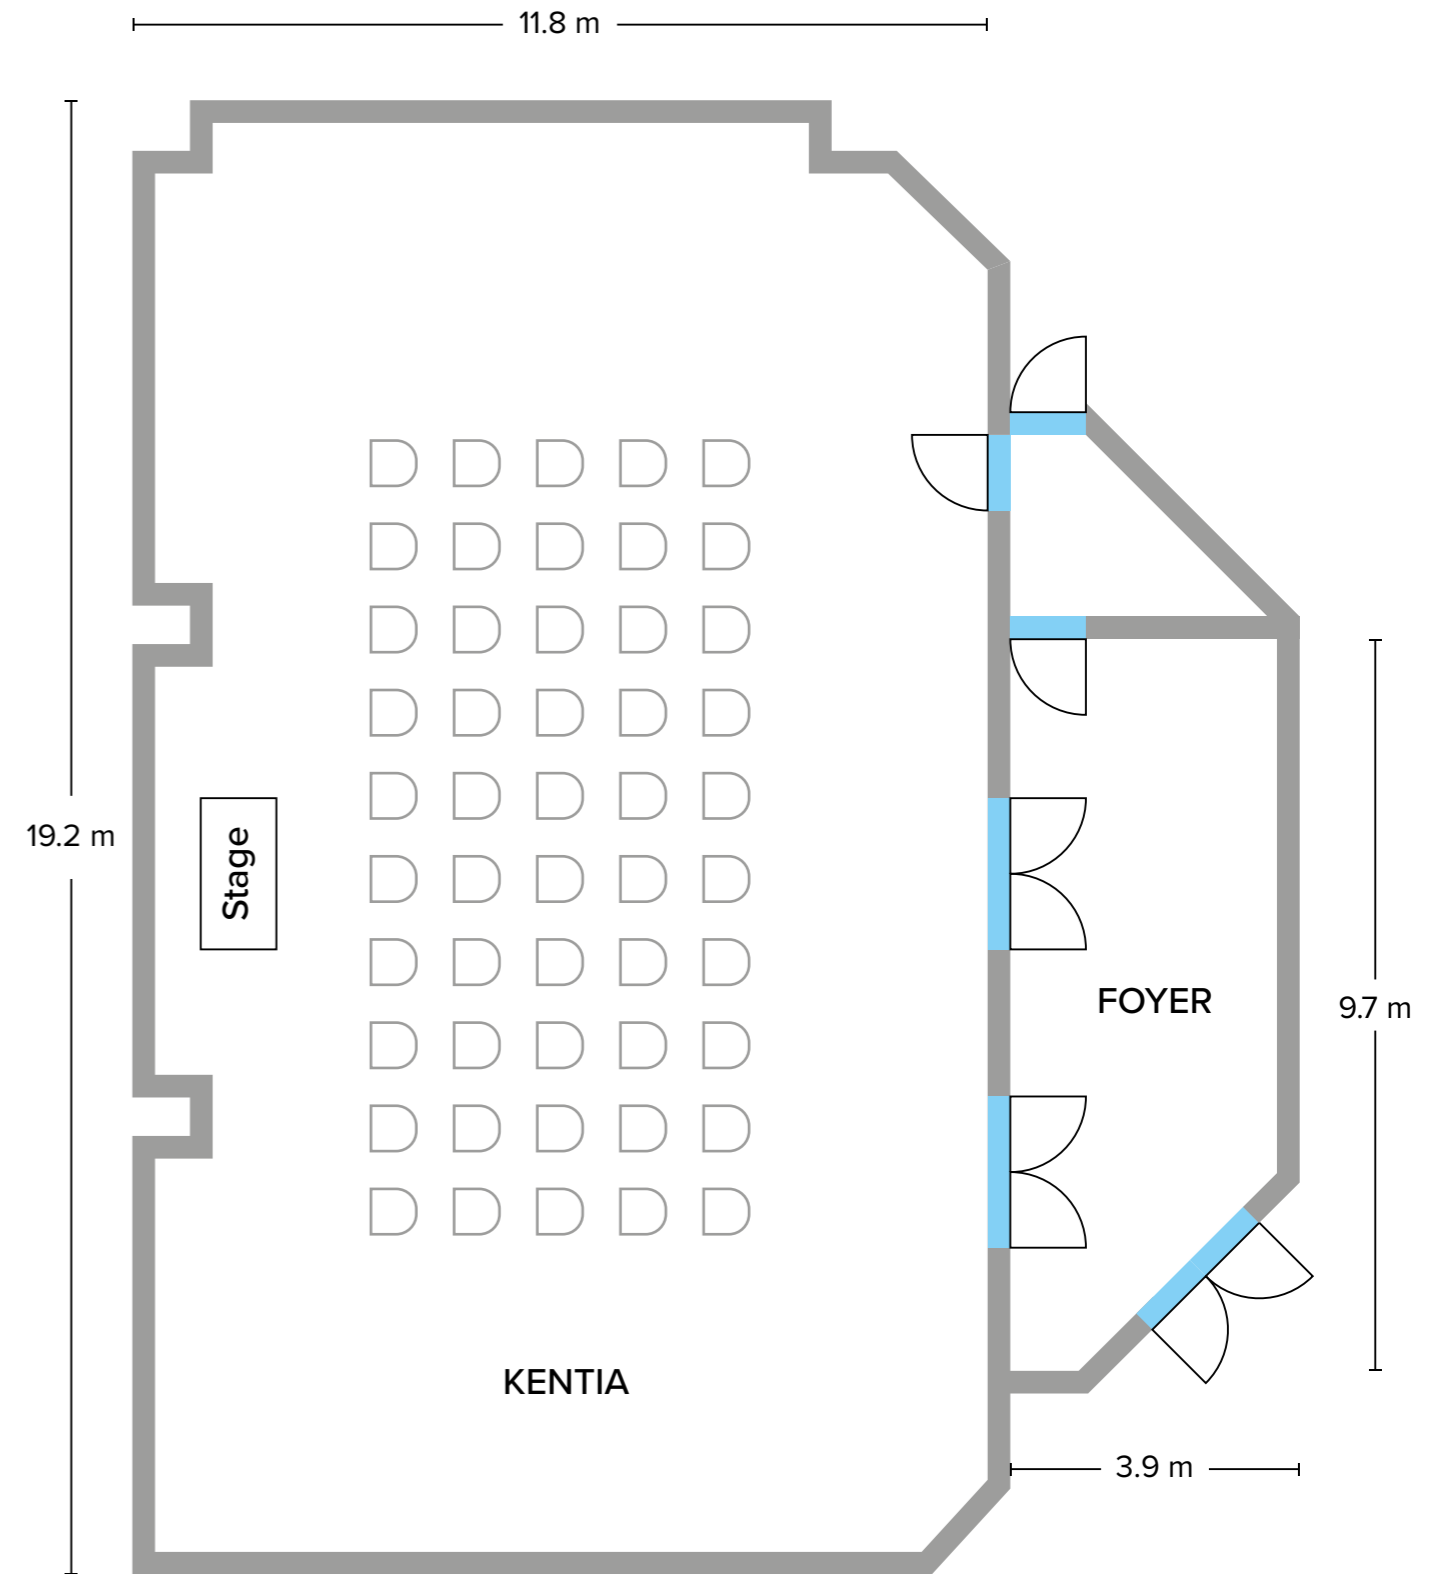

Arum Barut Collection MULTIPURPOSE ROOMS

	Width	Lenght	Square	Height	Theatre	Classroom	Banquet	U Shape	Reception
KENTIA	8.5	20	170	2.10	50	50	50	50	50
FOYER	4	13.8	55	2.55	-	-	-	-	30

TECHNICAL EQUIPMENTS

- TV (85 inch 214 cm) - (1 Unit)
  (PC can be connected)
- Flipchart - (3 Units)

Stage

1 m x 2 m
Height > 60 cm or 90 cm