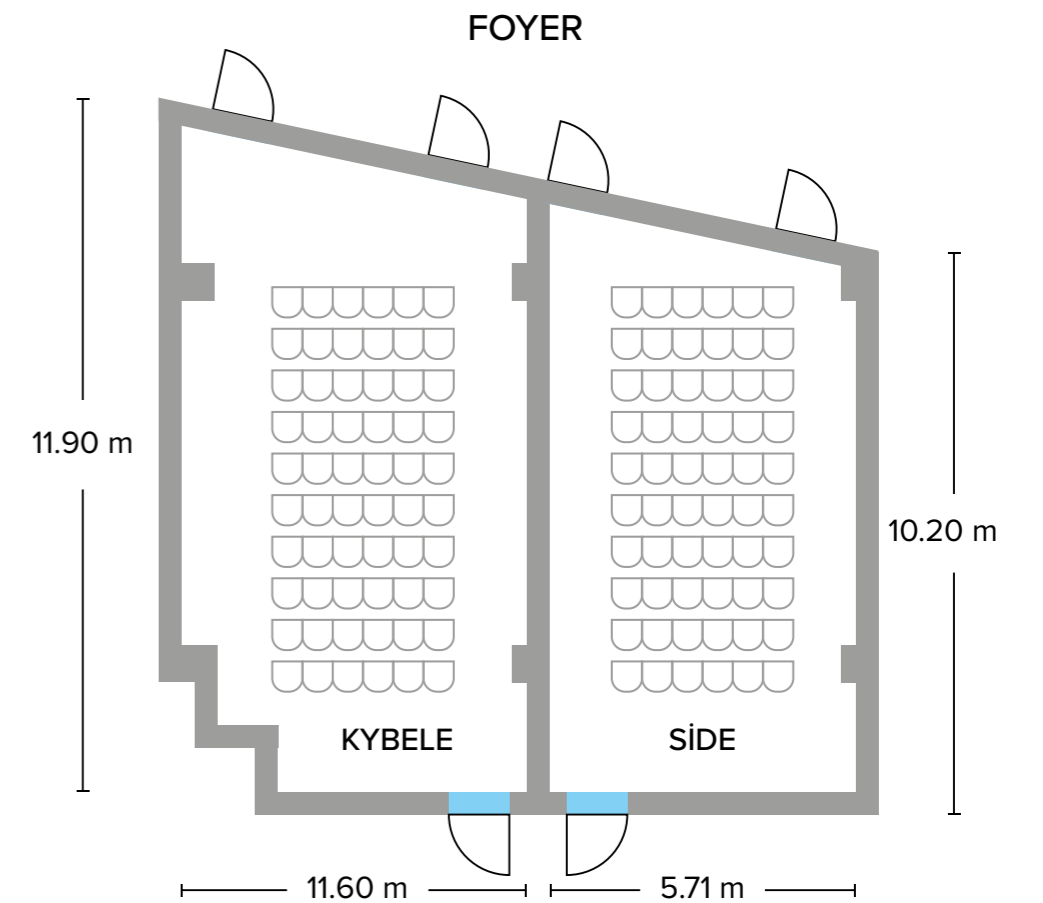

Barut GOIA MEETING ROOMS

	Width	Lenght	Square	Height	Theatre	Classroom	Banquet	U Shape	Reception
ATHENA	13.60	17.20	233,92	3.50	220	115	150	50	250
KYBELE	11.60	11.90	138	3.50	54	36	-	27	50
SIDE	5.71	10.20	58,24	3.50	48	24	-	22	40
FOYER	5.50	25	137.5	3.52	-	-	-	-	-

TECHNICAL EQUIPMENTS

- Mobile Projektor - (1 Unit)
- Stationary Screen (4x3) (HALL A/B) - (2 Units)
- Speakers Pulpit - (1 Unit)
- DVD/CD Player - (1 Unit)
- Laser Pointer - (1 Unit)
- Flipchart - (2 Units)
- Headset Microphone - (1 Unit)
- Label Microphone - (1 Unit)
- Speakers Pulpit Microphone - (1 Unit)

- Computer connected Mobile Barco-Vision (Data Projektor /2700 Ansilumen/1024X768 3D)
- Computer connected Barco-Vision (Data Projektor /5000 Ansilumen/1024X768 3D) (Conference A)