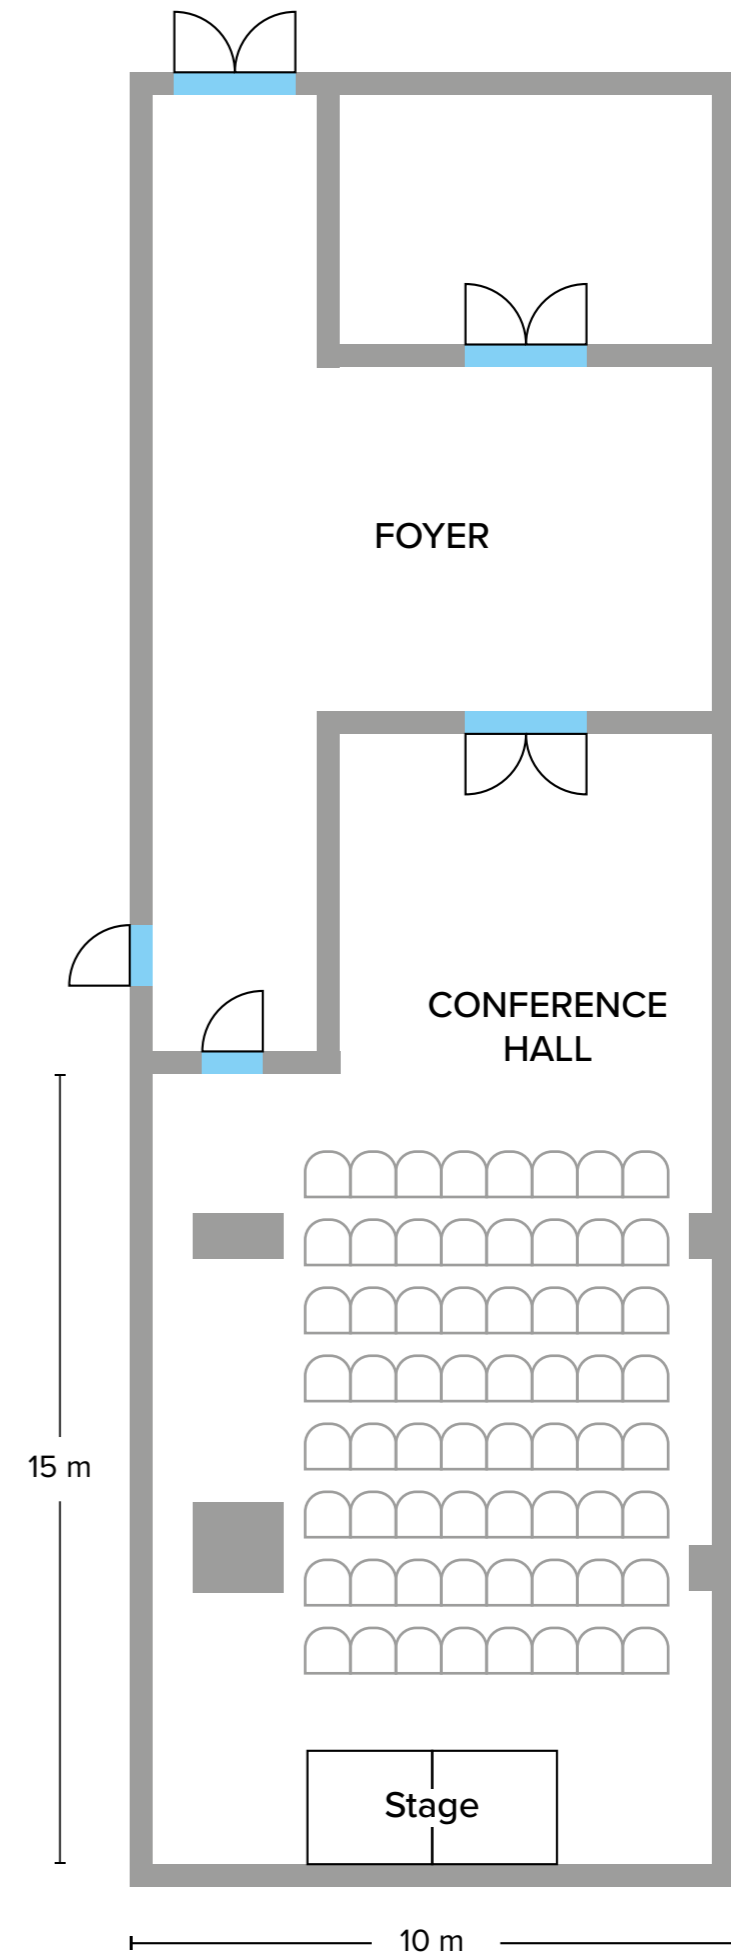

Barut Hemera

MULTIPURPOSE ROOMS

	Width	Lenght	Square	Height	Theatre	Classroom	Banquet	U Shape	Reception
CONFERENCE HALL	10	15	150	3.1	80	50	40	40	80

TECHNICAL EQUIPMENTS

- Mobile Projektor - (1 Unit)
- Mobile Screen (1.8x1.8) - (1 Unit)
- Speakers Pulpit - (1 Unit)
- Flipchart - (1 Unit)
- Cable Microphone - (2 Units)
- Wireless Microphone - (2 Units)

Stage

150 cm x 165 cm
Height > 25 cm - (2 Units)